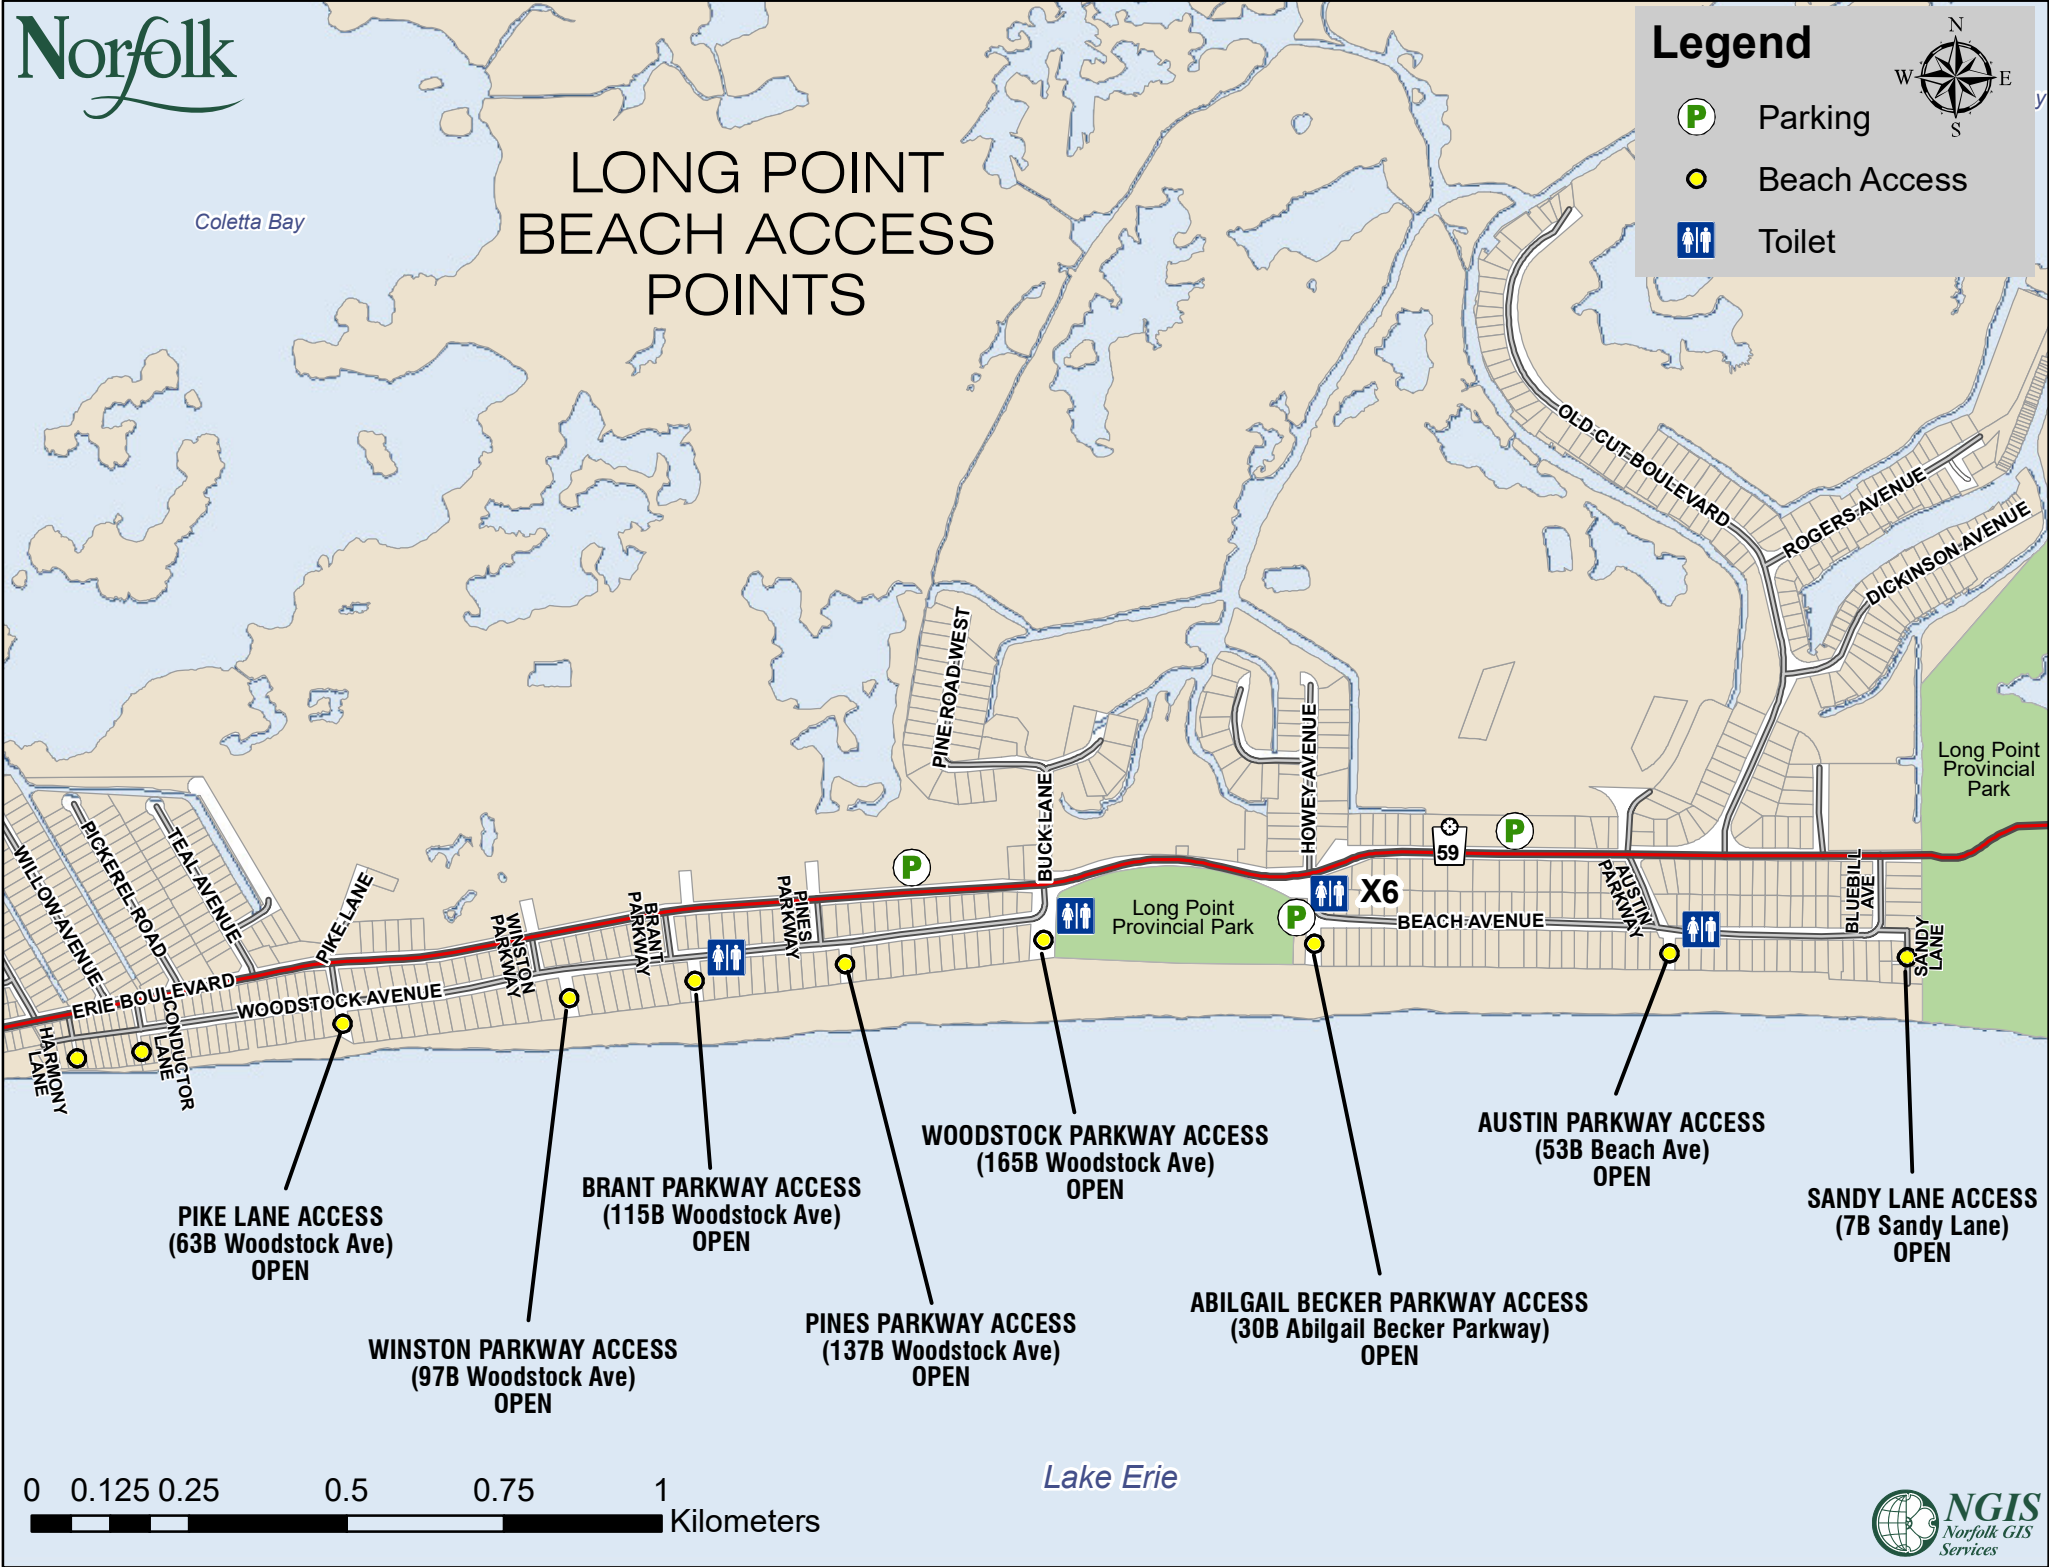

Coletta Bay

LONG POINT BEACH ACCESS POINTS

Legend

-  Parking
-  Beach Access
-  Toilet

Long Point Provincial Park

PIKE LANE ACCESS
(63B Woodstock Ave)
OPEN

WINSTON PARKWAY ACCESS
(97B Woodstock Ave)
OPEN

BRANT PARKWAY ACCESS
(115B Woodstock Ave)
OPEN

PINES PARKWAY ACCESS
(137B Woodstock Ave)
OPEN

WOODSTOCK PARKWAY ACCESS
(165B Woodstock Ave)
OPEN

ABILGAIL BECKER PARKWAY ACCESS
(30B Abilgail Becker Parkway)
OPEN

AUSTIN PARKWAY ACCESS
(53B Beach Ave)
OPEN

SANDY LANE ACCESS
(7B Sandy Lane)
OPEN

Lake Erie