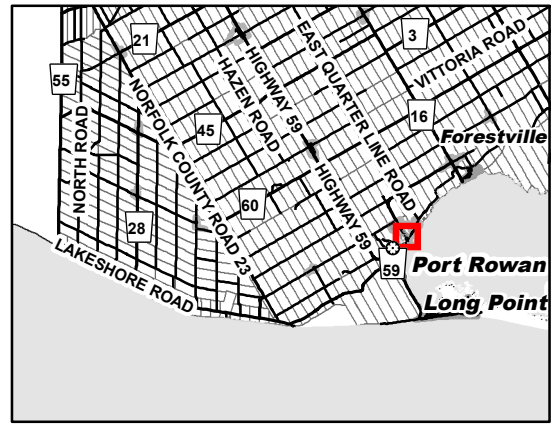

Temporary Road Closure

Event: Annual Christmas Tree Lighting
& Christmas Parade

Location: Port Rowan

- ✘ Barricades
- Closed Road