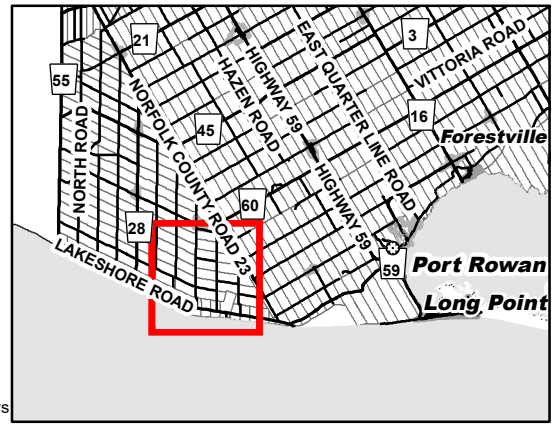

Temporary Road Closure

Event: Hounds of Erie Winery 7 km Walk/Run

Location: Clear Creek

- ✘ Barricades
- Closed Road