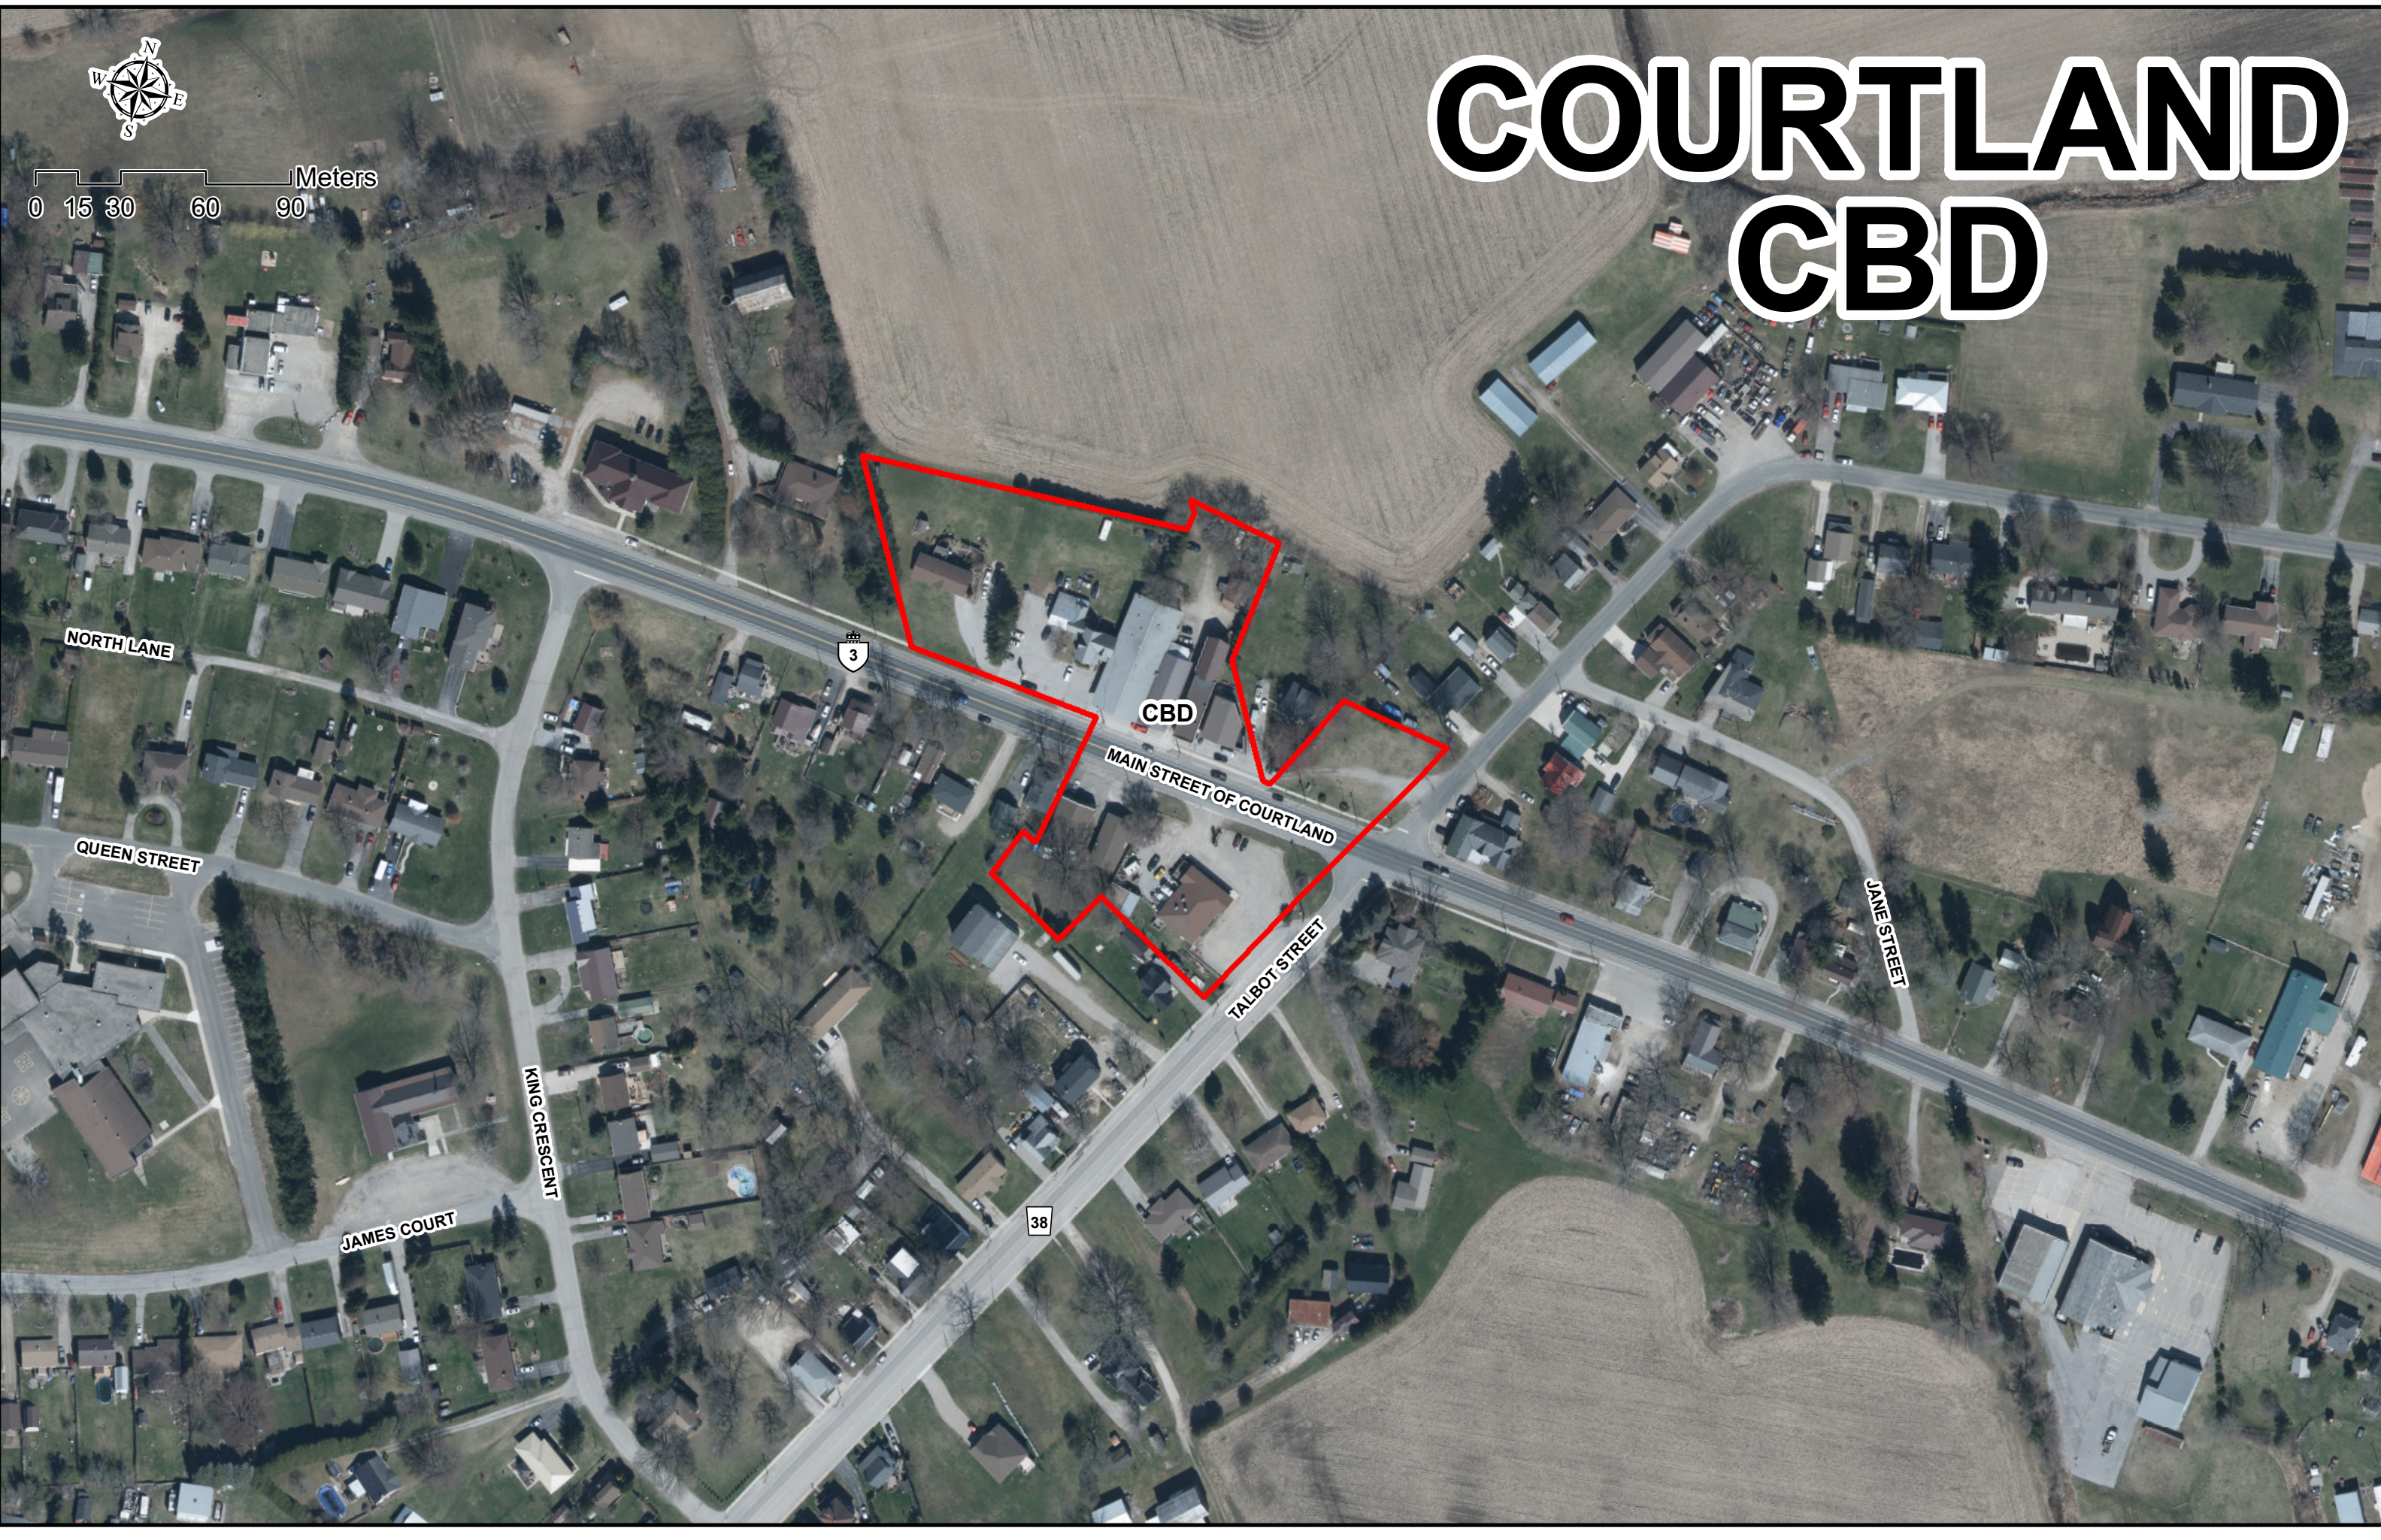

COURTLAND CBD

0 15 30 60 90 Meters

NORTH LANE

QUEEN STREET

JAMES COURT

KING CRESCENT

CBD

MAIN STREET OF COURTLAND

TALBOT STREET

JANE STREET