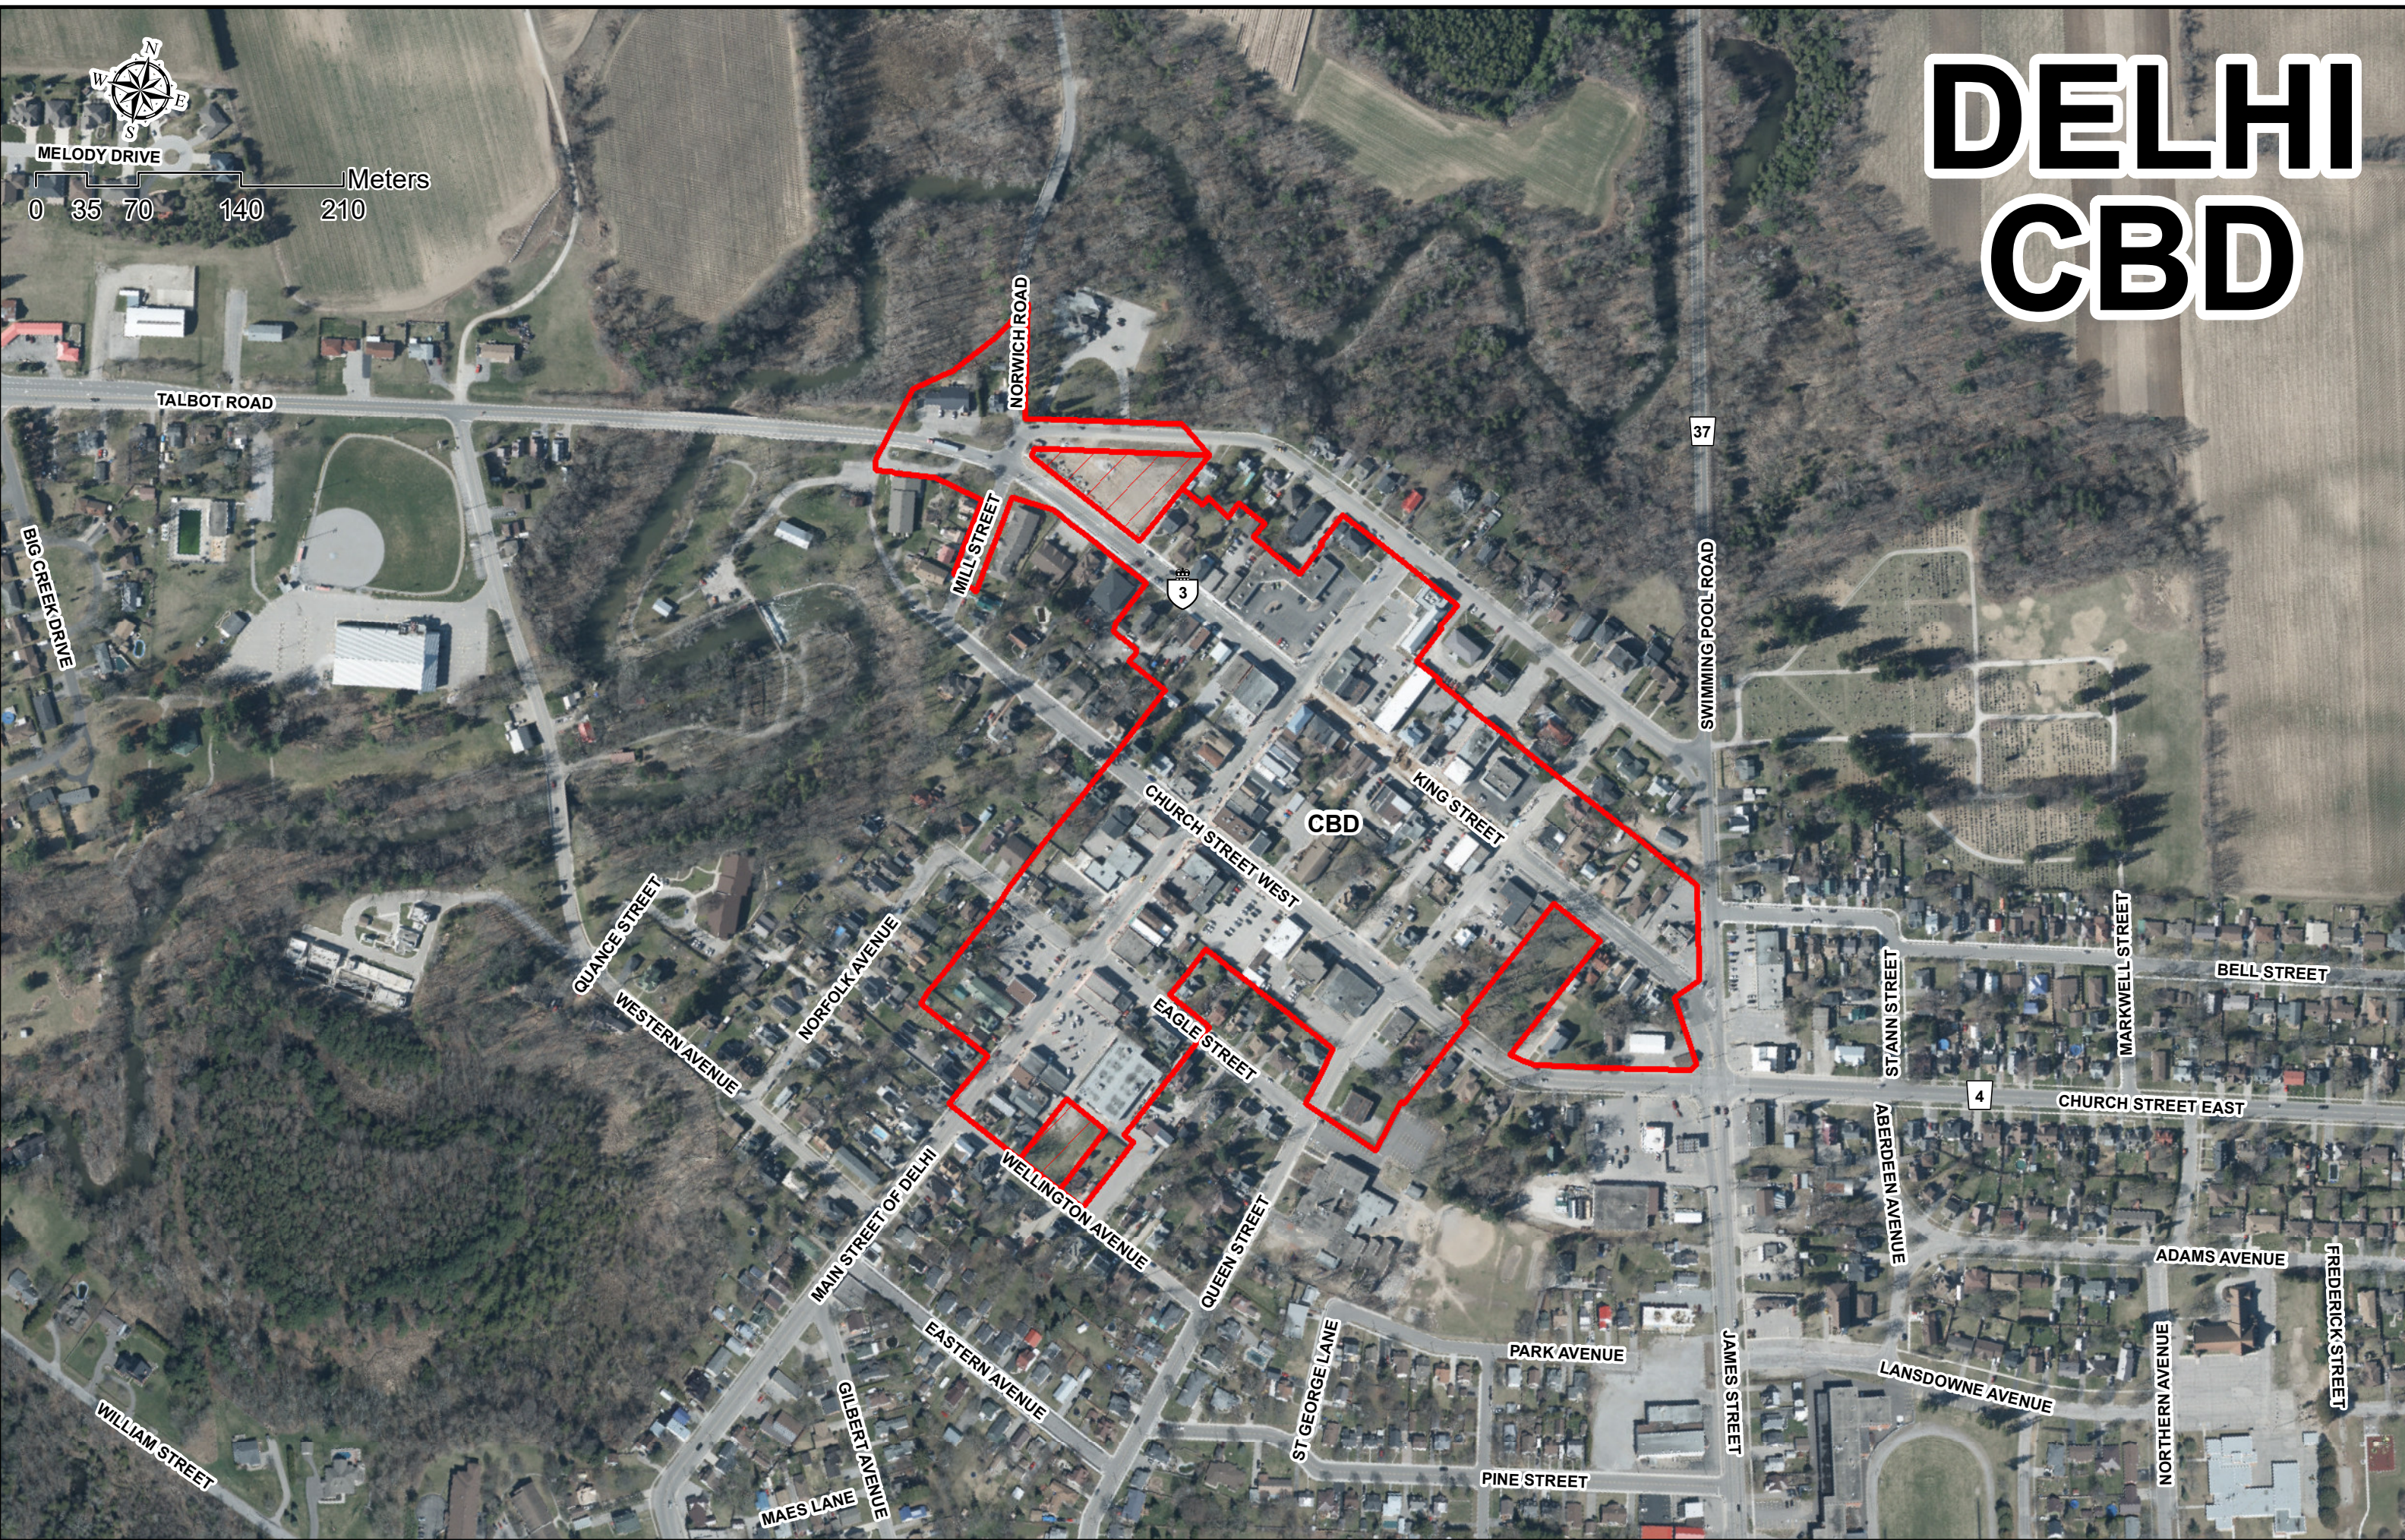

# DELHI CBD

# PORT DOVER CBD

0 35 70 140 Meters

CBD

CBD

McNAB STREET WEST  
FIRST AVENUE PORT DOVER  
ST GEORGE STREET

REGENT AVENUE  
BALMORAL LANE  
CRESCENT PARK  
ELM PARK DRIVE

INKERMAN STREET  
REGENT STREET  
GLENWOOD STREET  
DRAYTON STREET

WALKER STREET  
HARBOUR STREET

McNAB STREET EAST  
MAIN STREET  
ST ANDREW STREET

NELSON STREET WEST  
CHAPMAN STREET WEST

WATER STREET  
SLOAN STREET

GRACE STREET  
MAIN STREET  
CLINTON STREET

MARKET STREET WEST  
PARK STREET

MARKET STREET EAST  
CHAPMAN STREET EAST  
ST PATRICK STREET

LYNN STREET  
BRIDGE STREET

ST ANDREW STREET  
NELSON STREET EAST

ST PATRICK STREET  
CHAPMAN STREET EAST

MARKET STREET EAST  
PARK STREET

CLINTON STREET  
MAIN STREET