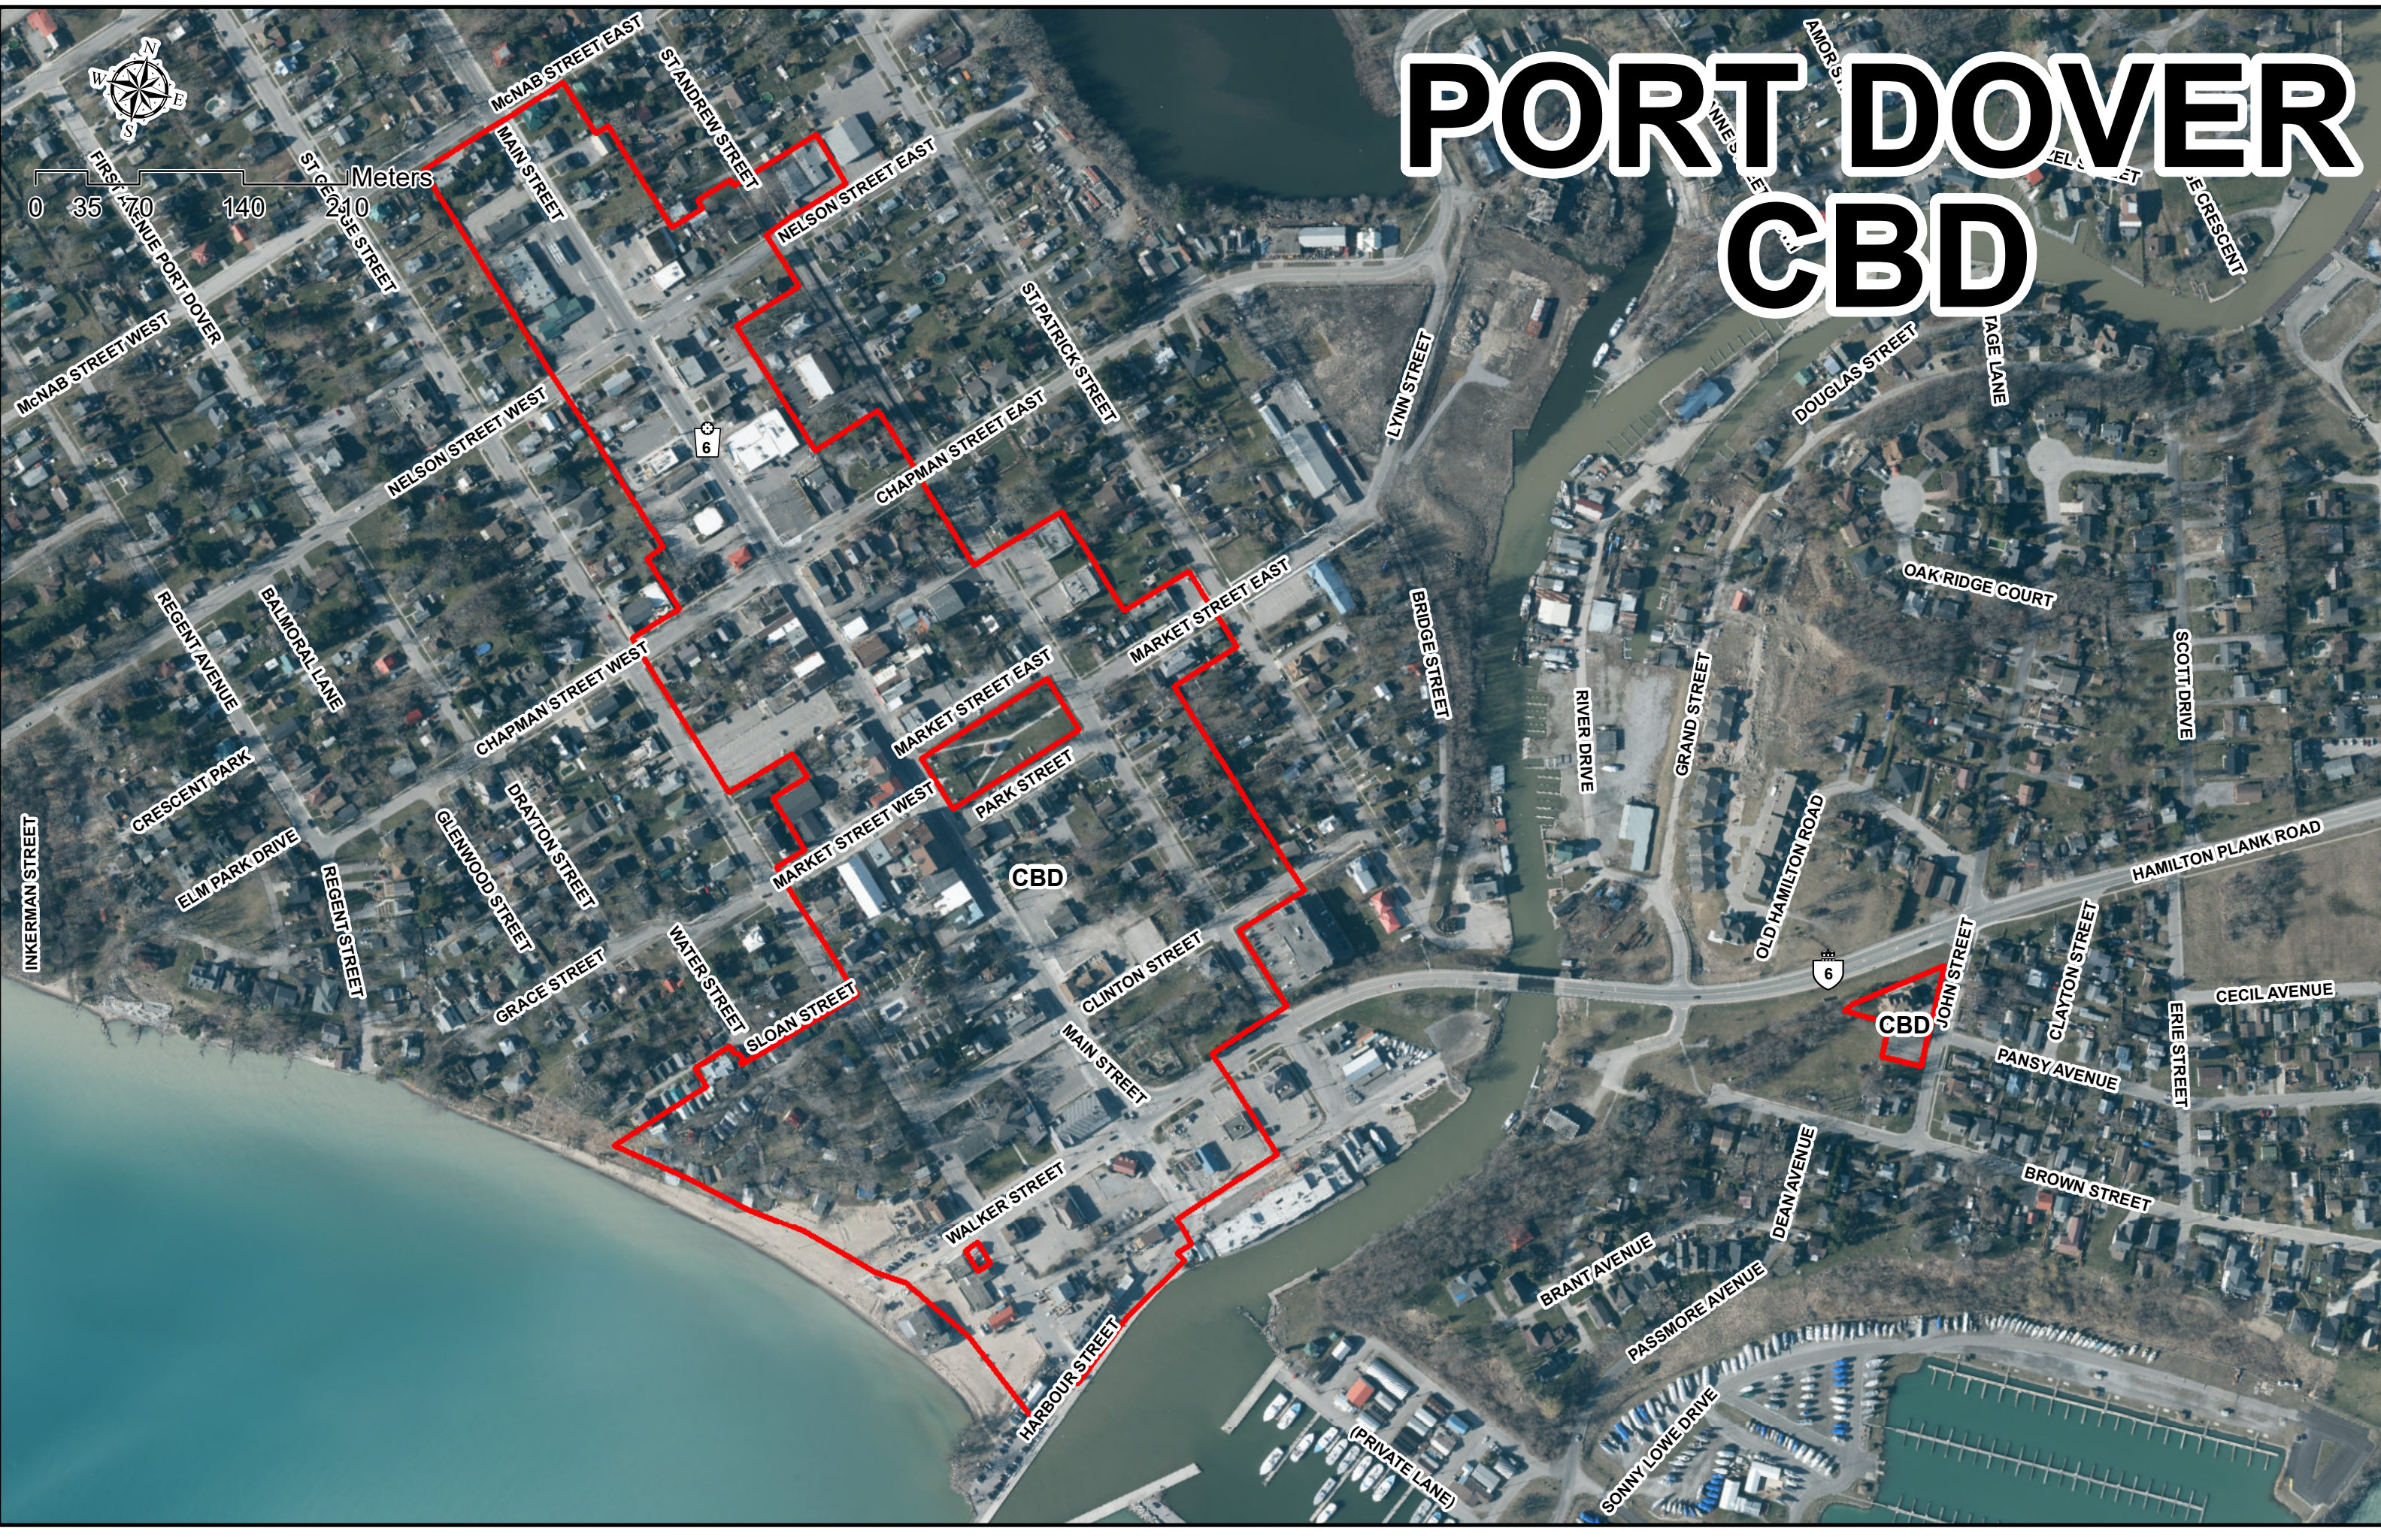

# DELHI CBD

# PORT DOVER CBD

0 35 70 140 Meters

CBD

CBD

McNAB STREET WEST  
FIRST AVENUE PORT DOVER  
ST GEORGE STREET

REGENT AVENUE  
BALMORAL LANE  
CRESCENT PARK  
ELM PARK DRIVE

INKERMAN STREET  
REGENT STREET  
GLENWOOD STREET  
DRAYTON STREET

WALKER STREET  
HARBOUR STREET

McNAB STREET EAST  
MAIN STREET  
ST ANDREW STREET

NELSON STREET WEST  
CHAPMAN STREET WEST

WATER STREET  
SLOAN STREET

GRACE STREET  
MAIN STREET  
CLINTON STREET

MARKET STREET WEST  
PARK STREET

SEA QUEEN ROAD

DOCK STREET

42

Meters  
0 25 50 100 150