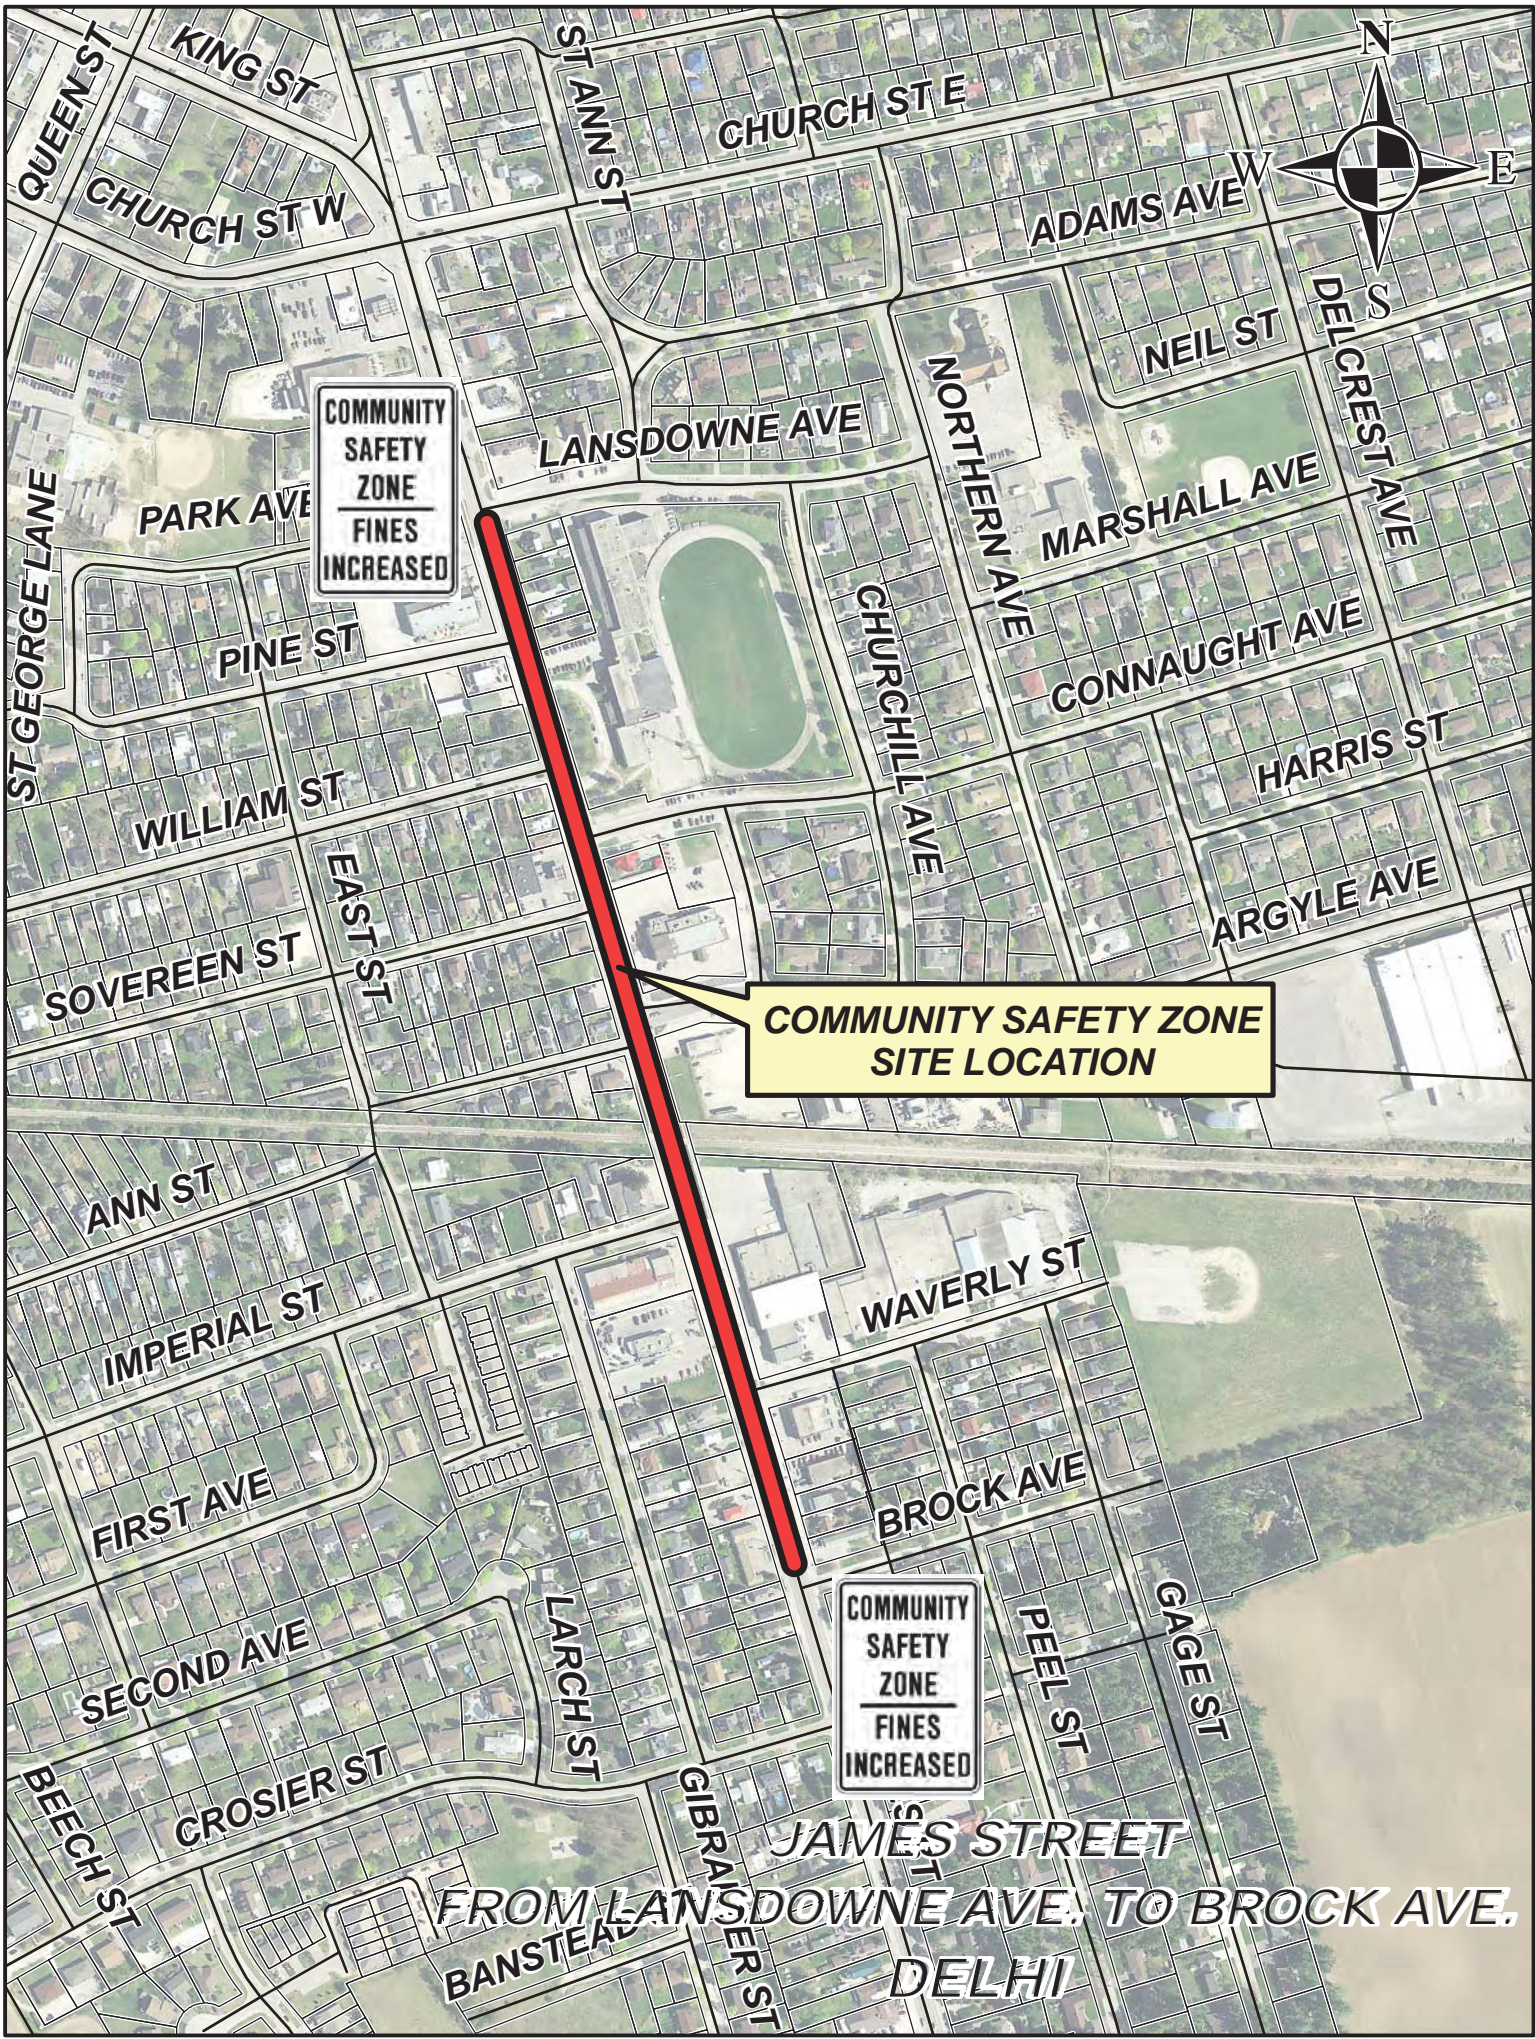

CONCESSION 11 TOWNSEND

OLD HIGHWAY 24

BLUETREE RD

COMMUNITY SAFETY ZONE
SITE LOCATION

CONCESSION 12 TOWNSEND

COMMUNITY
SAFETY
ZONE
FINES
INCREASED

COMMUNITY
SAFETY
ZONE
FINES
INCREASED

CULVER RD

COMMUNITY
SAFETY
ZONE
FINES
INCREASED

COMMUNITY SAFETY ZONE
SITE LOCATION

PARKER DRIVE
NORFOLK ST. TO BINT AVE.
SIMCOE

**COMMUNITY SAFETY ZONE
SITE LOCATION**

**COMMUNITY
SAFETY
ZONE
FINES
INCREASED**

**COMMUNITY
SAFETY
ZONE
FINES
INCREASED**

**HIGHWAY 6
ERIE ST. TO LAKEVIEW AVE.
PORT DOVER**

COMMUNITY
SAFETY
ZONE
FINES
INCREASED

COMMUNITY SAFETY ZONE
SITE LOCATION

COMMUNITY
SAFETY
ZONE
FINES
INCREASED

JAMES STREET
FROM LANSDOWNE AVE. TO BROCK AVE.
DELHI