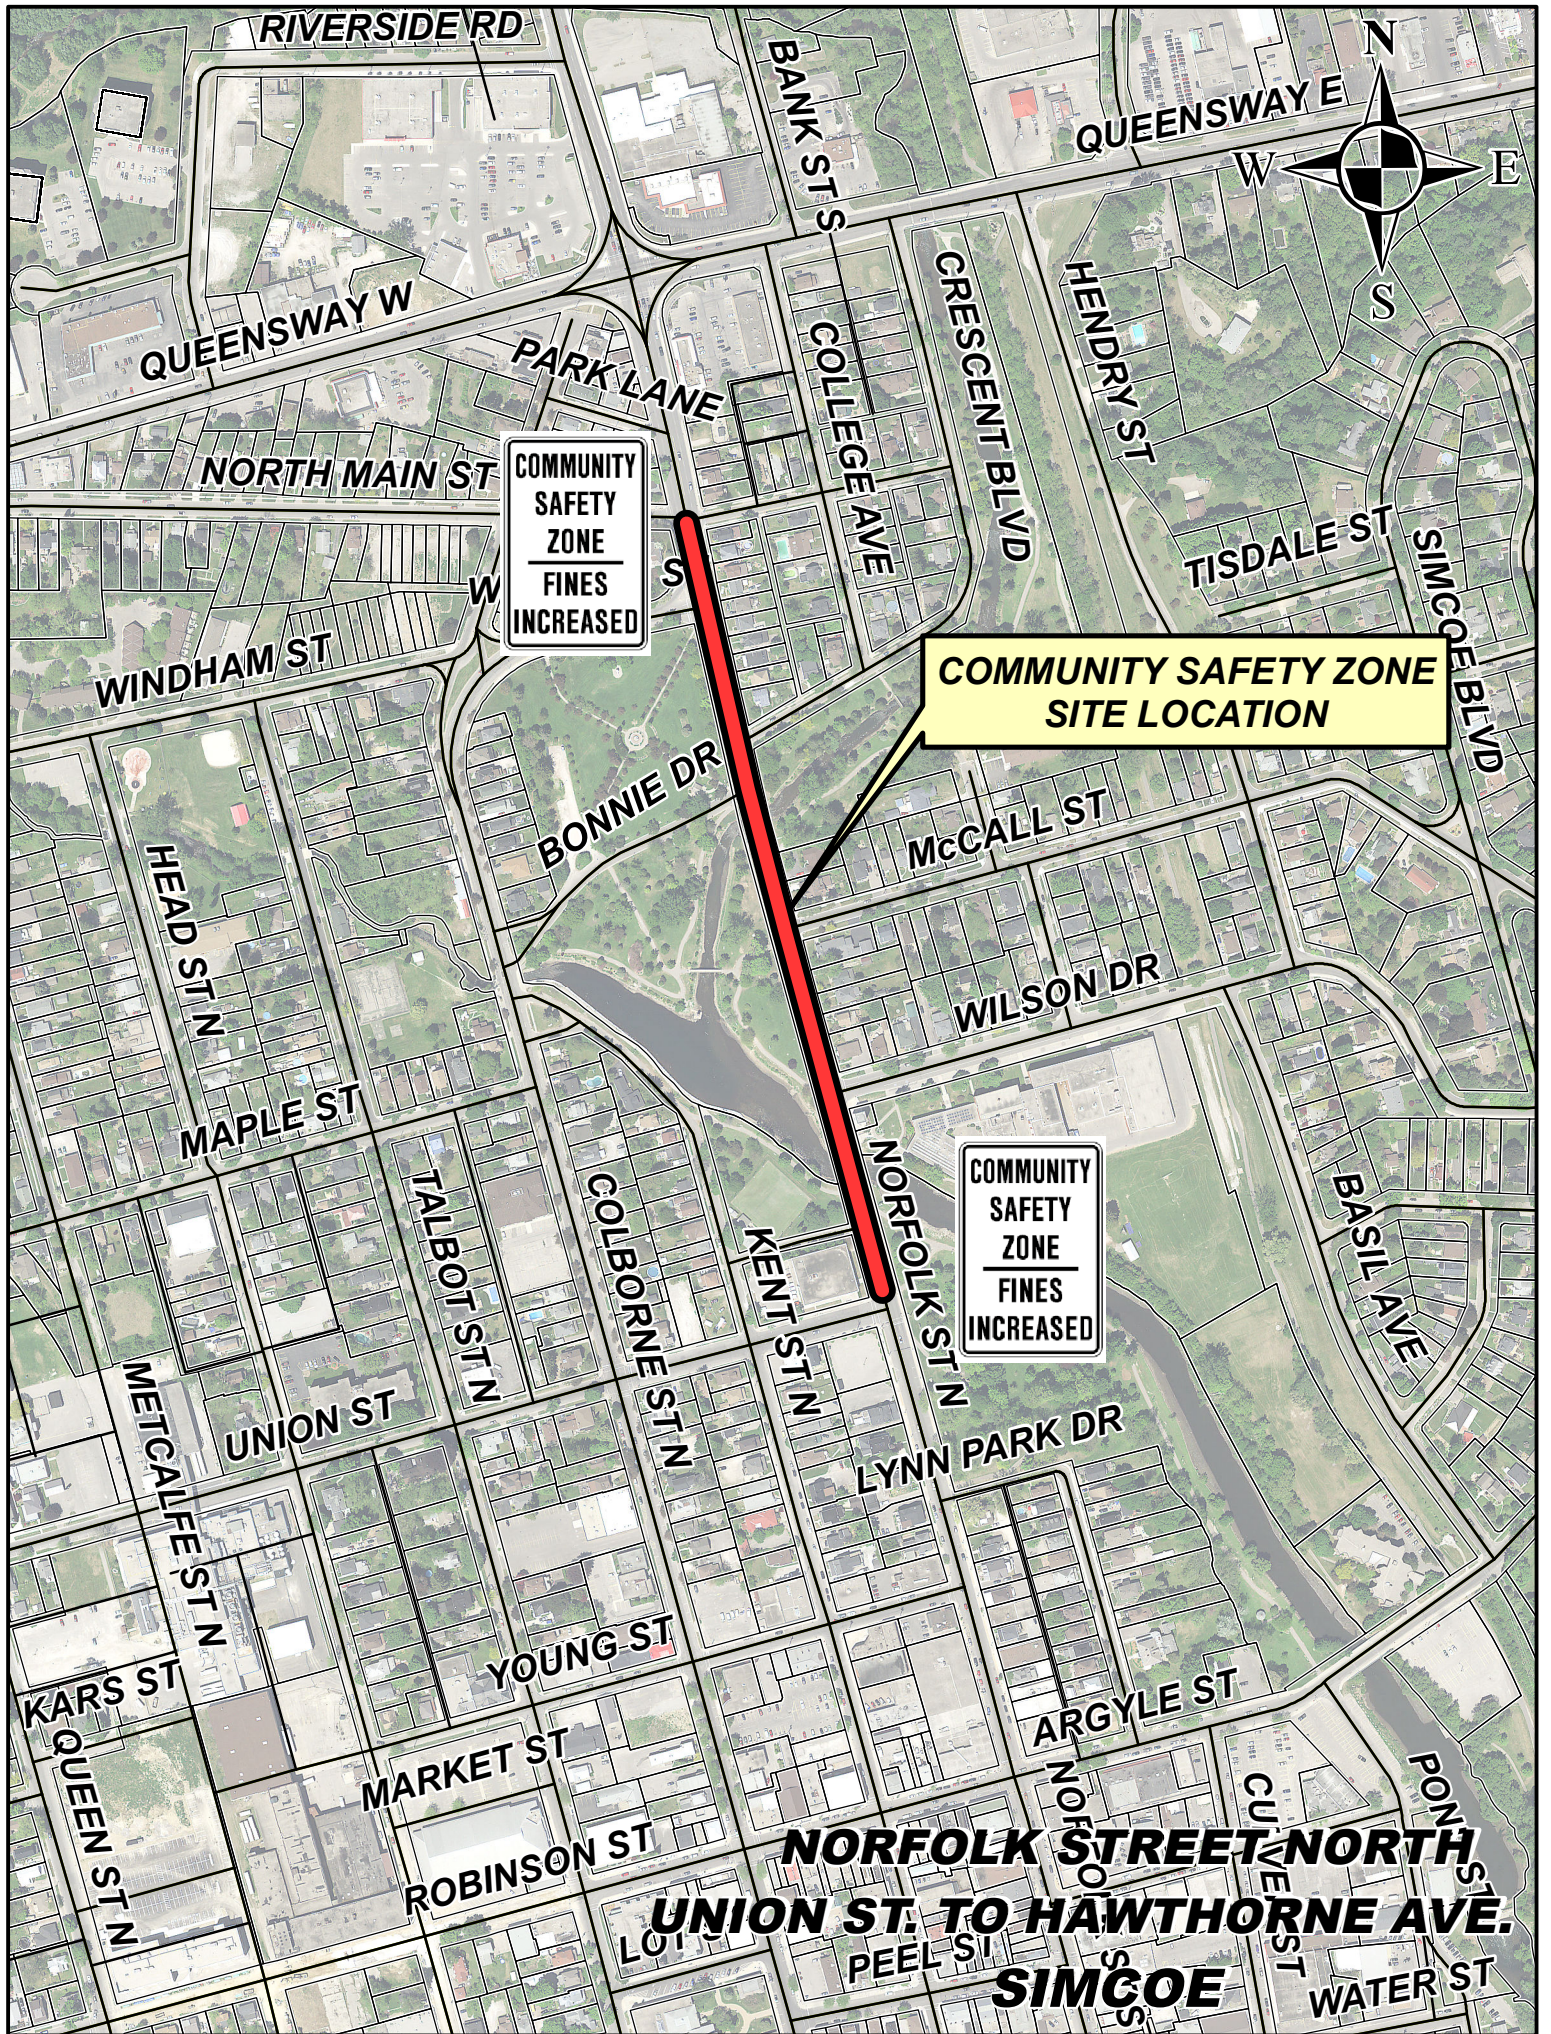

COMMUNITY
SAFETY
ZONE
FINES
INCREASED

COMMUNITY SAFETY ZONE
SITE LOCATION

PARKER DRIVE
NORFOLK ST. TO BINT AVE.
SIMCOE

**COMMUNITY SAFETY ZONE
SITE LOCATION**

**COMMUNITY
SAFETY
ZONE
FINES
INCREASED**

**COMMUNITY
SAFETY
ZONE
FINES
INCREASED**

**HIGHWAY 6
ERIE ST. TO LAKEVIEW AVE.
PORT DOVER**

COMMUNITY
SAFETY
ZONE
FINES
INCREASED

COMMUNITY SAFETY ZONE
SITE LOCATION

COMMUNITY
SAFETY
ZONE
FINES
INCREASED

JAMES STREET
FROM LANSDOWNE AVE. TO BROCK AVE.
DELHI