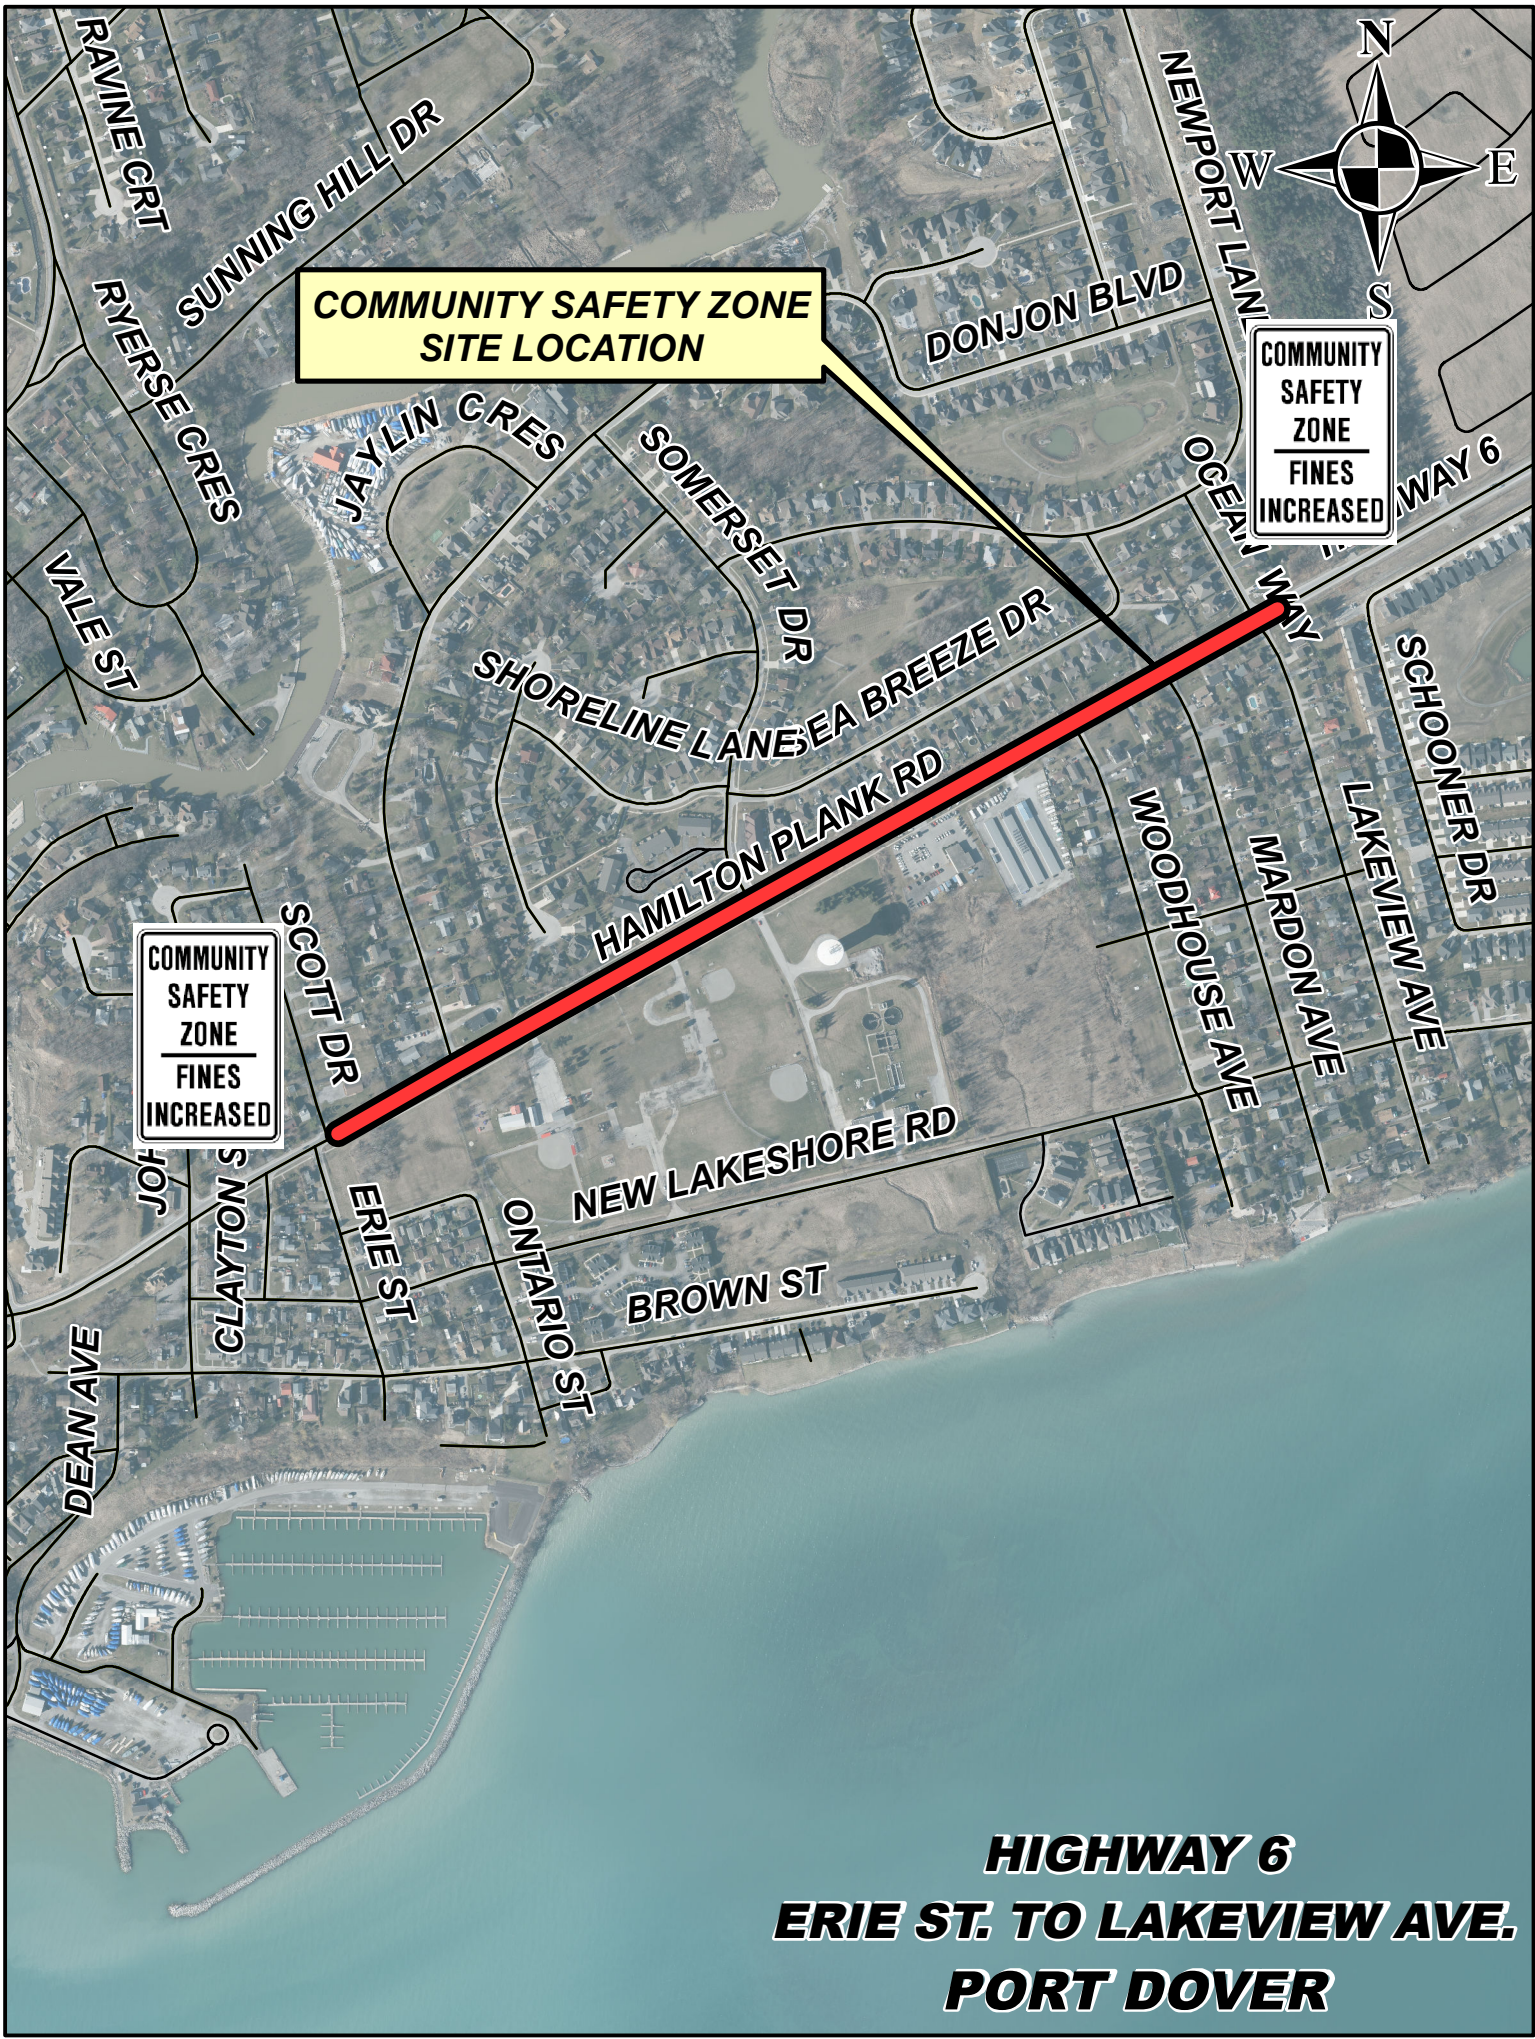

CONCESSION 11 TOWNSEND

OLD HIGHWAY 24

BLUETREE RD

COMMUNITY SAFETY ZONE
SITE LOCATION

CONCESSION 12 TOWNSEND

COMMUNITY
SAFETY
ZONE
FINES
INCREASED

COMMUNITY
SAFETY
ZONE
FINES
INCREASED

CULVER RD

PARKER DR

NORFOLK STS

SIMSON AVE

TURNER DR

DECOU RD

SYED ST

QUEEN STS

COMMUNITY
SAFETY
ZONE
FINES
INCREASED

COMMUNITY
SAFETY
ZONE
FINES
INCREASED

COMMUNITY SAFETY ZONE
SITE LOCATION

PARKER DRIVE
NORFOLK ST. TO BINT AVE.
SIMCOE

**COMMUNITY SAFETY ZONE
SITE LOCATION**

**COMMUNITY
SAFETY
ZONE
FINES
INCREASED**

**COMMUNITY
SAFETY
ZONE
FINES
INCREASED**

**HIGHWAY 6
ERIE ST. TO LAKEVIEW AVE.
PORT DOVER**

COMMUNITY
SAFETY
ZONE
FINES
INCREASED

COMMUNITY SAFETY ZONE
SITE LOCATION

COMMUNITY
SAFETY
ZONE
FINES
INCREASED

JAMES STREET
FROM LANSDOWNE AVE. TO BROCK AVE.
DELHI