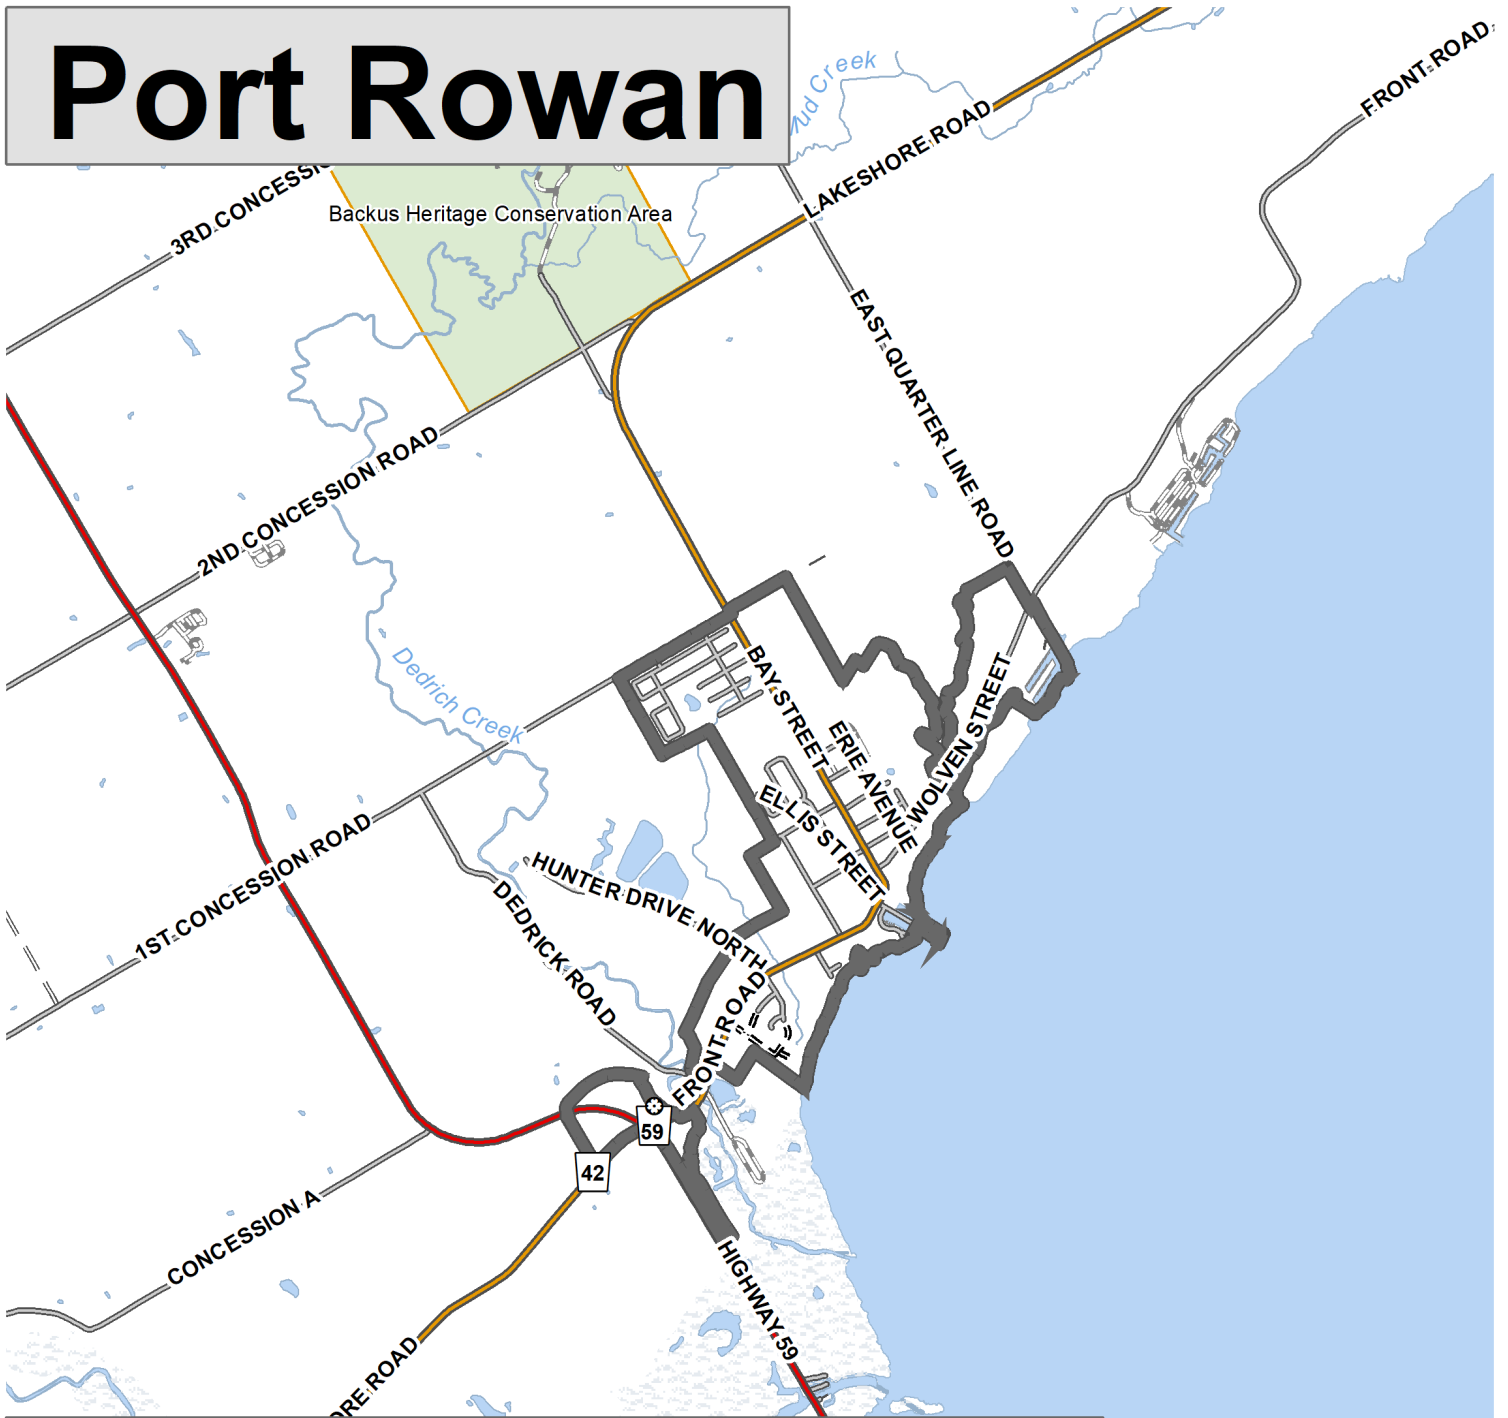

Port Rowan

Remove Protected Industrial Request

Expansion Request

1,500

Meters

N

Norfolk