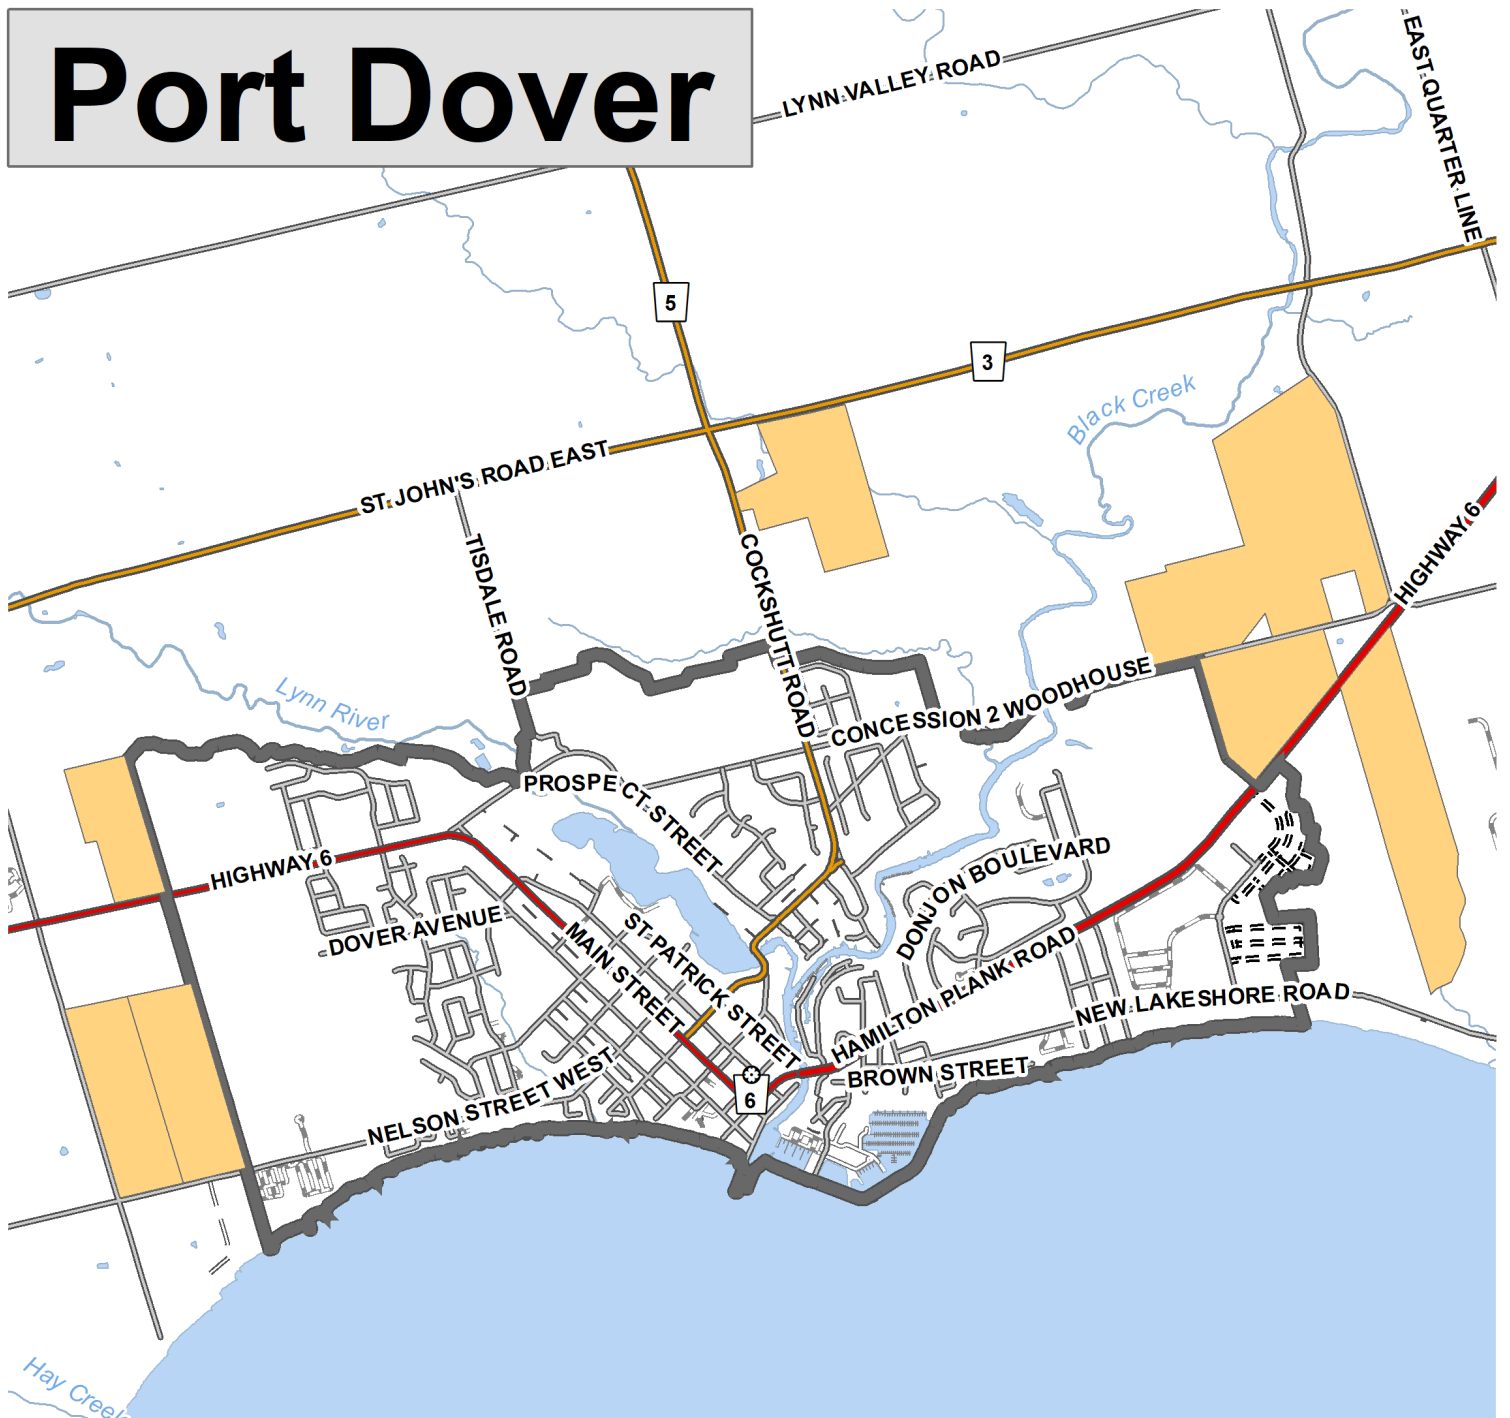

Port Dover

Remove Protected Industrial Request

Expansion Request

1,500

Meters

N

Norfolk