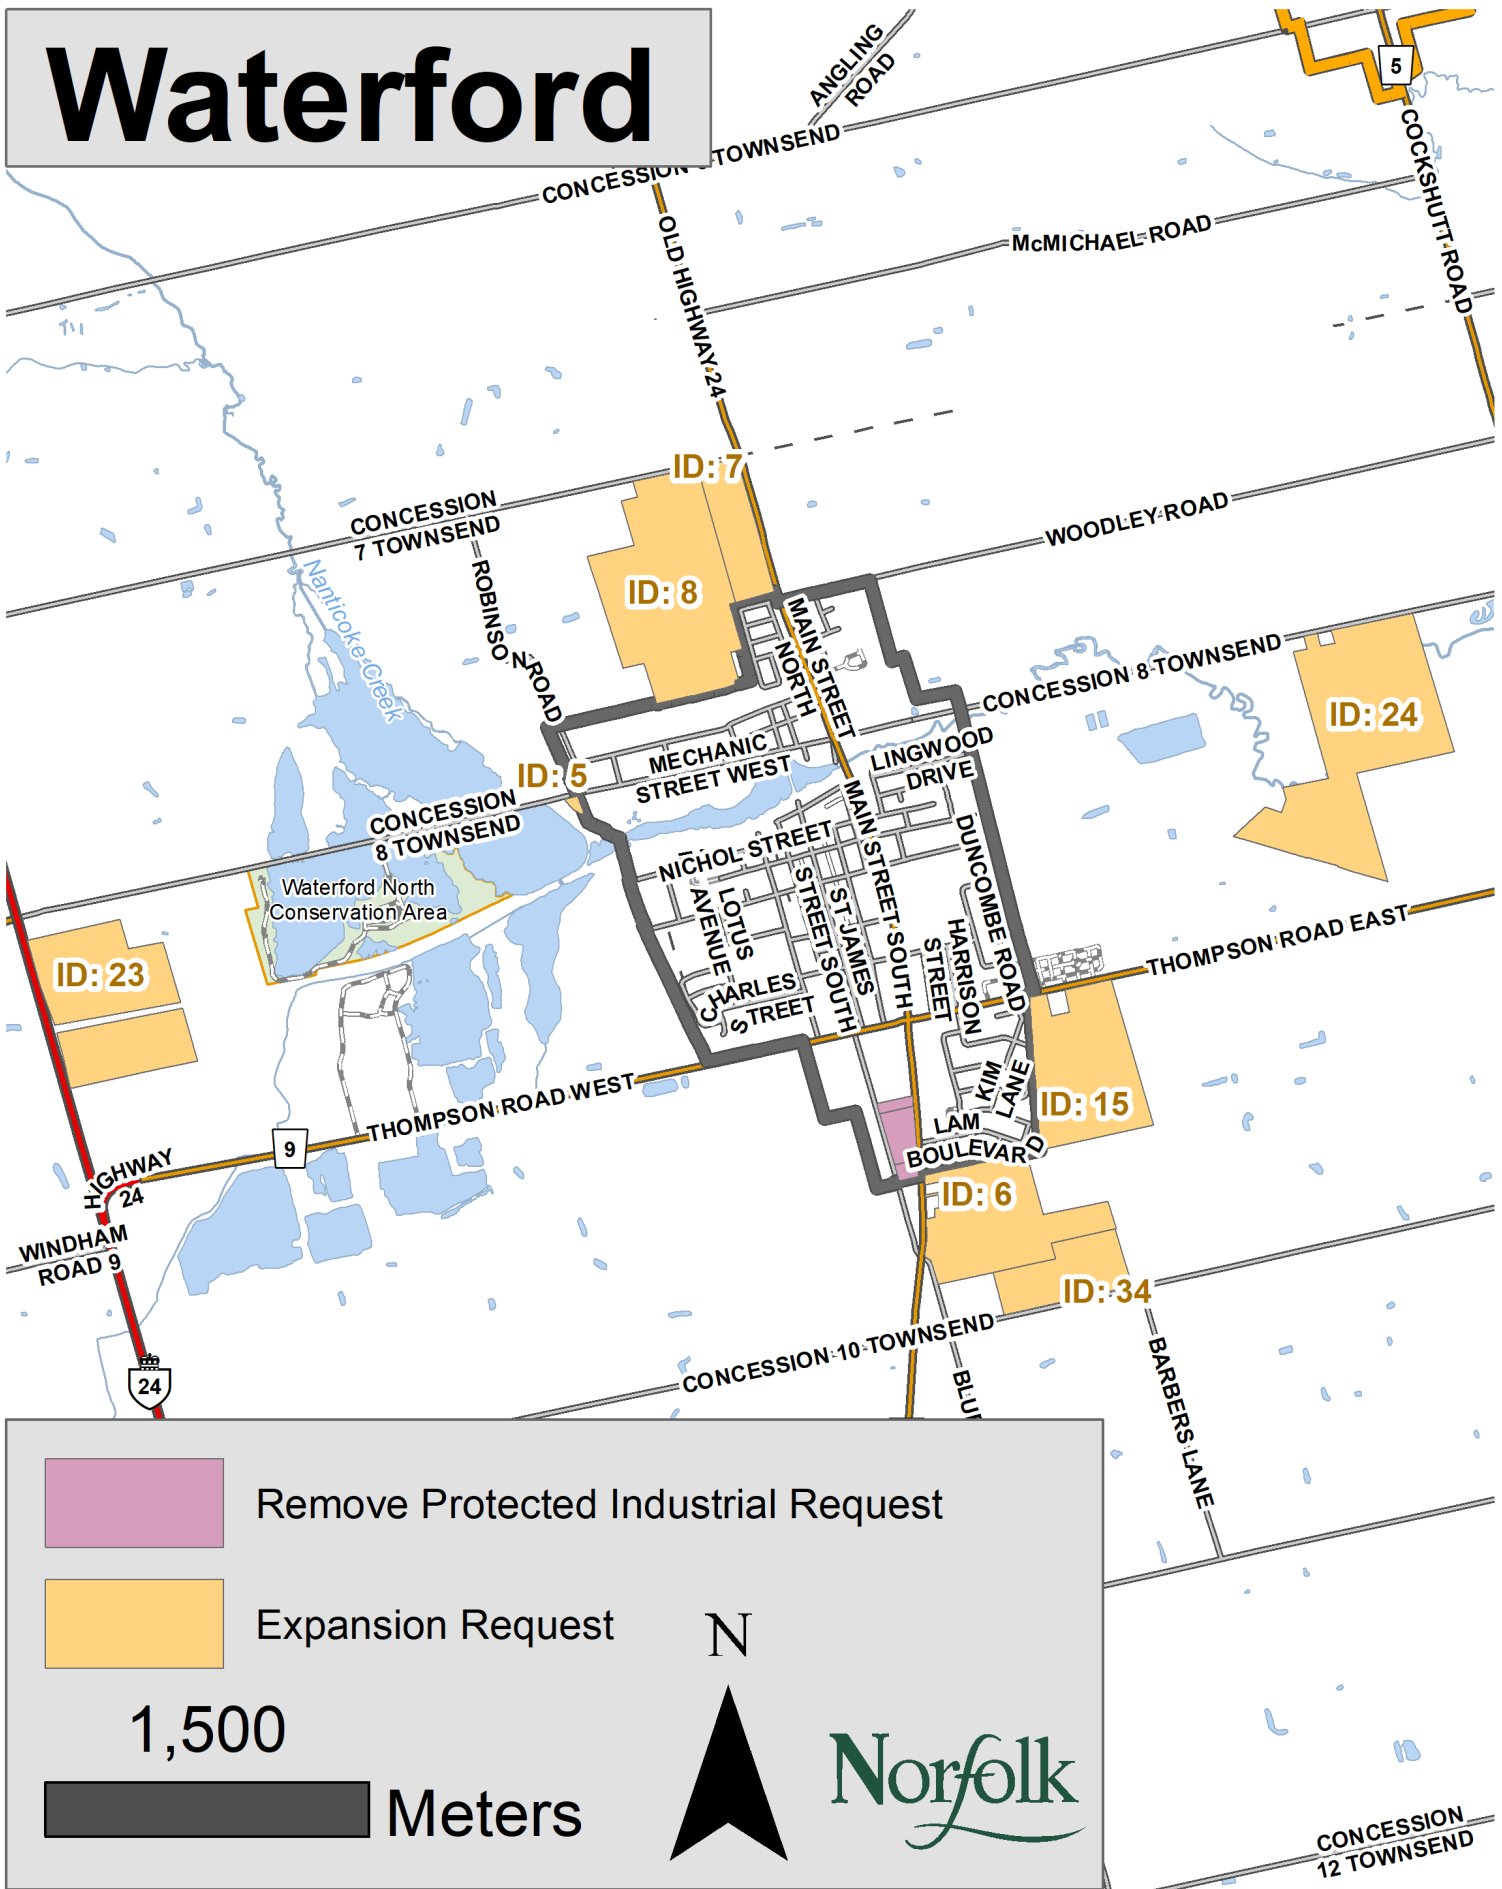

Waterford

Remove Protected Industrial Request

Expansion Request

1,500

Meters

N

Norfolk

CONCESSION
12 TOWNSEND