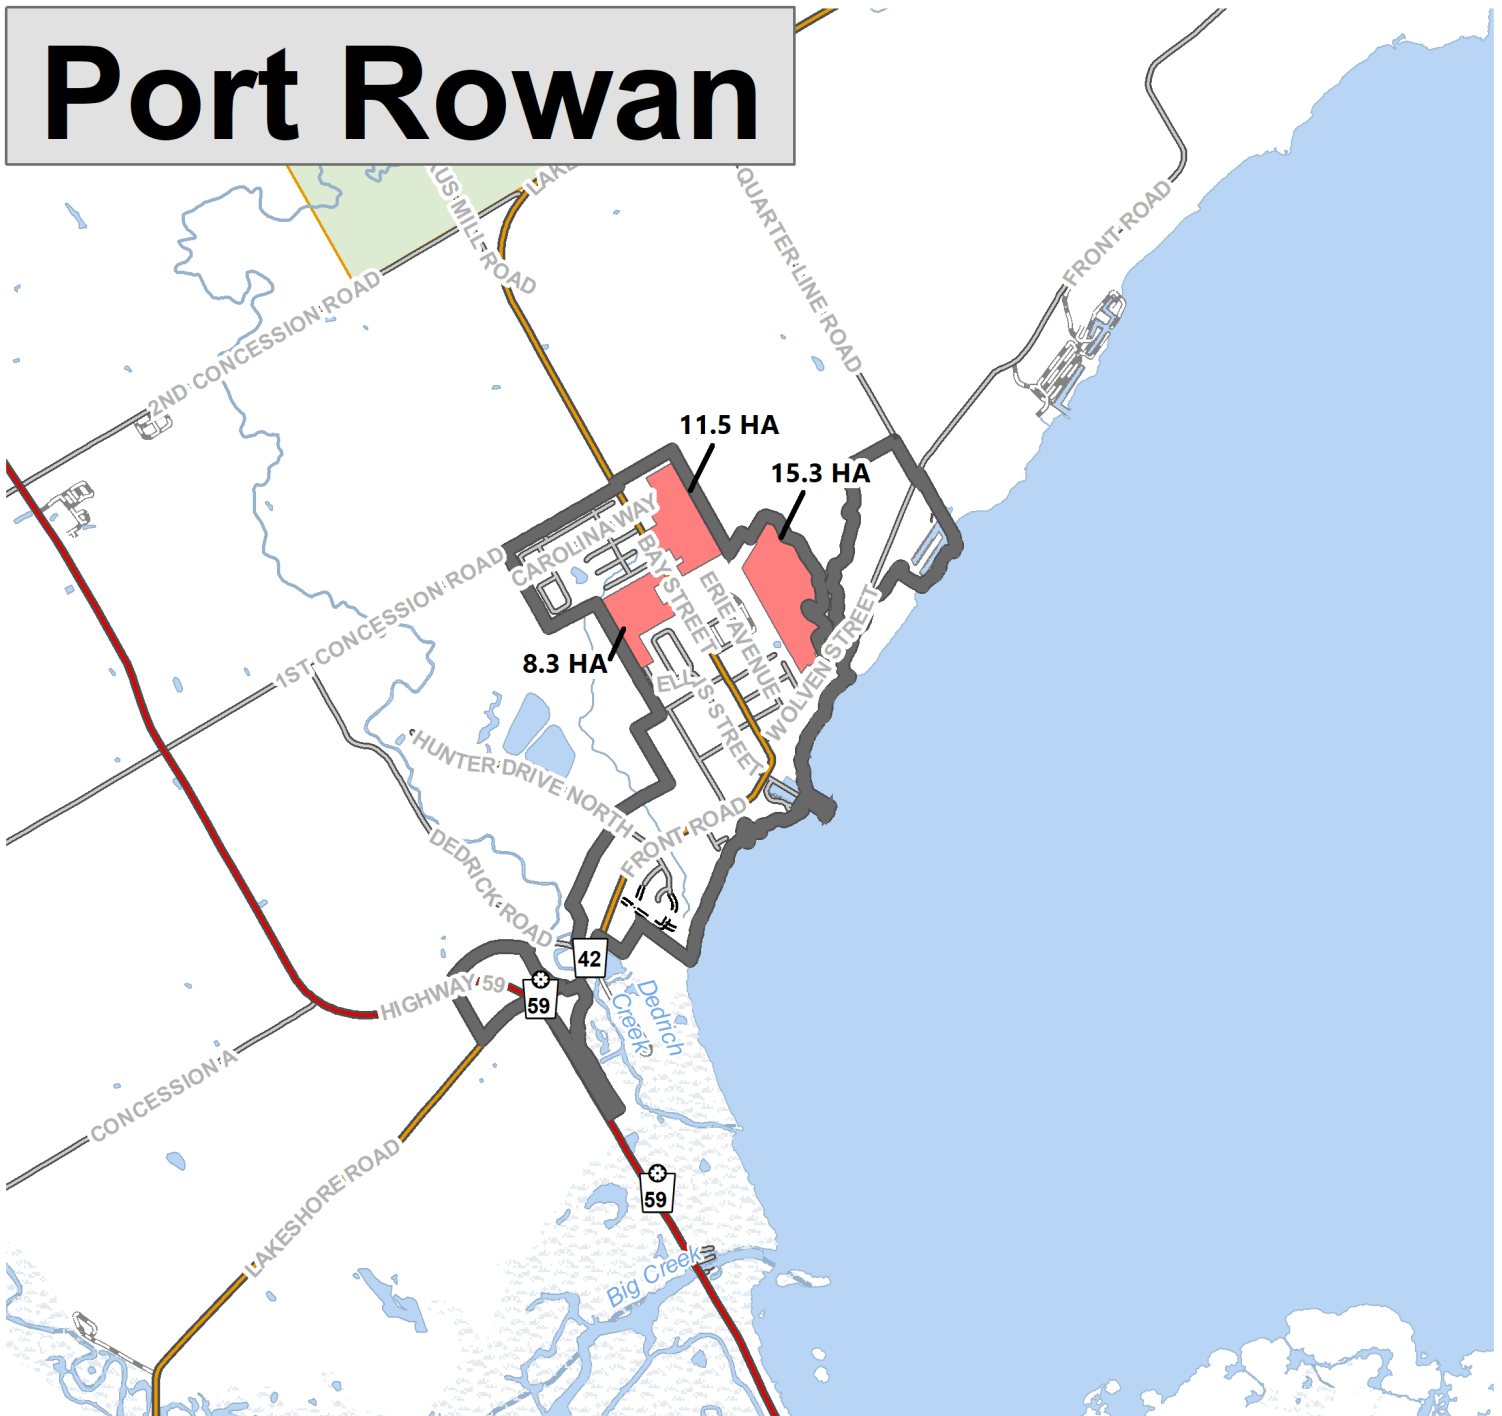

Port Rowan

Boundary Changes

-  Add
-  No Change
-  Remove

Protected Industrial

-  Add
-  Remove

1,500

Meters

N

Norfolk