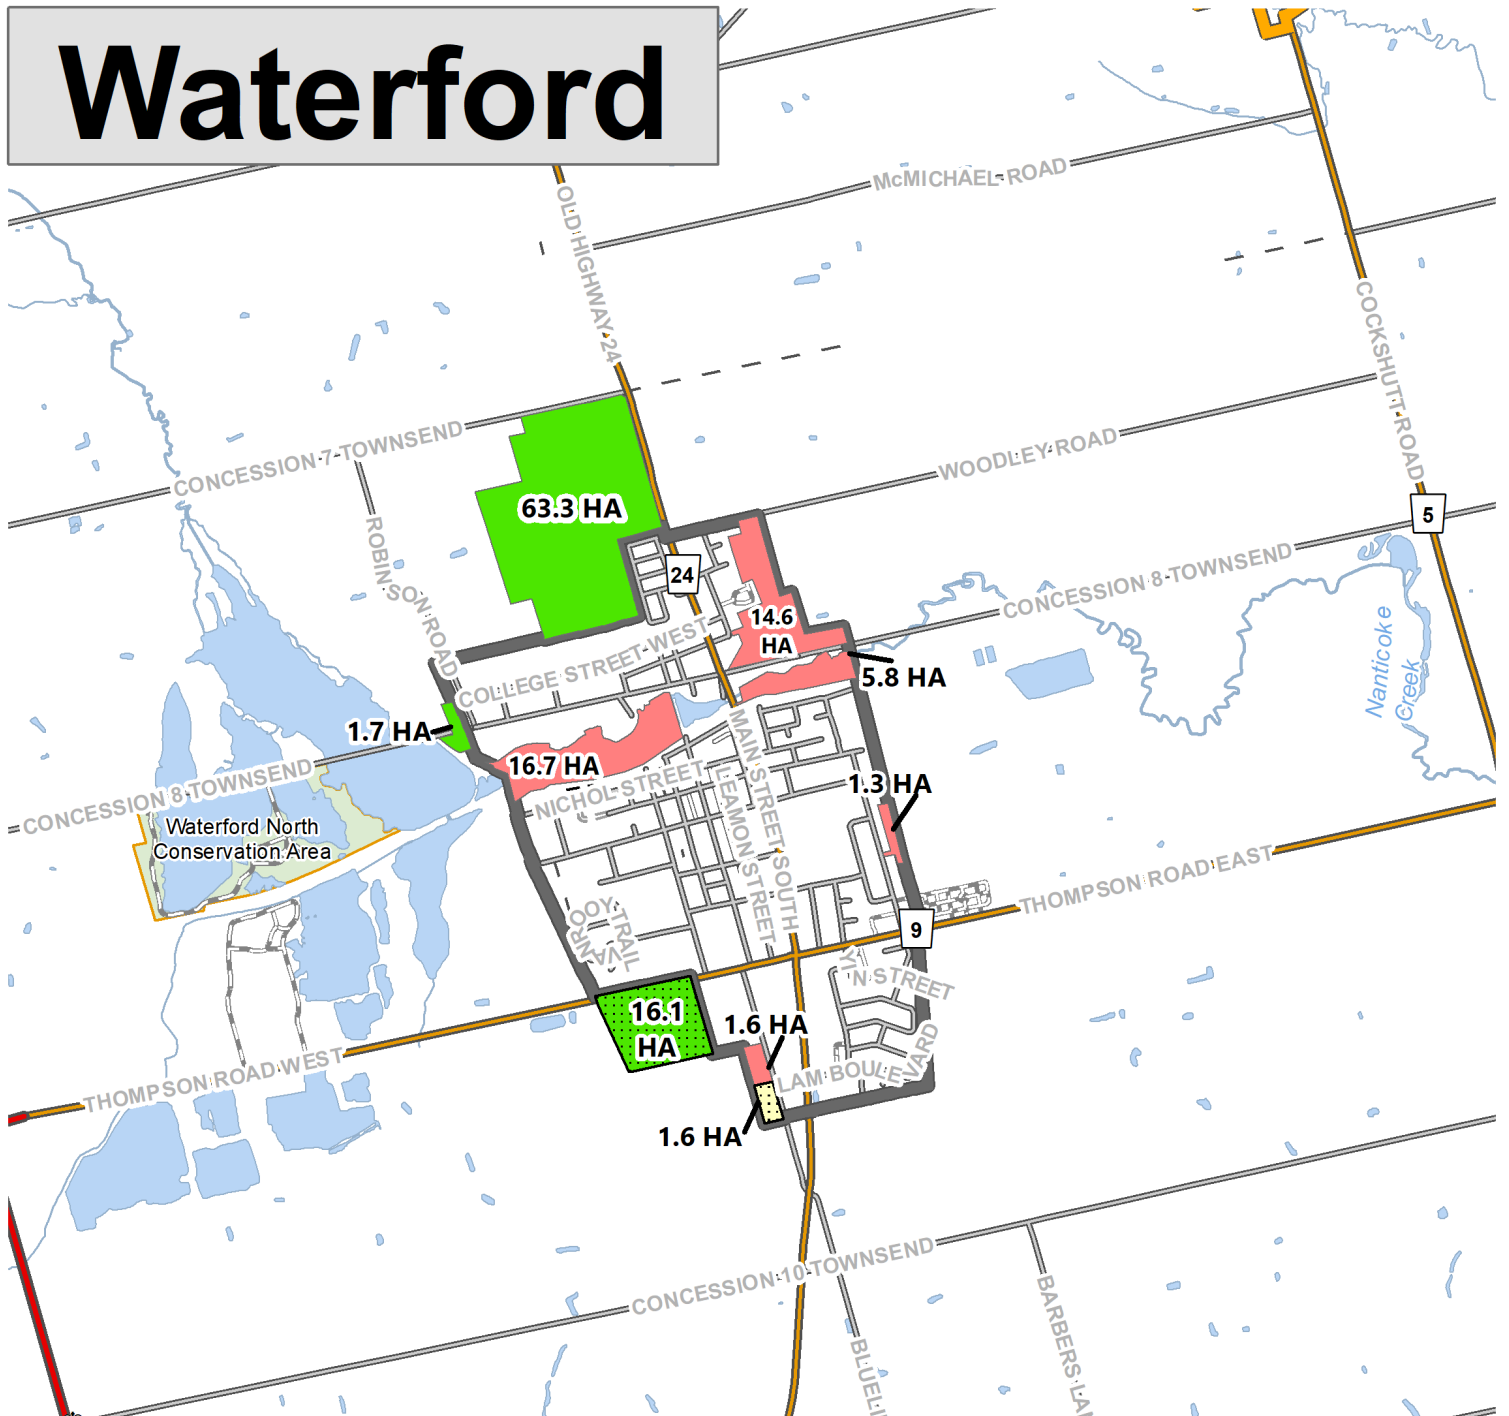

Waterford

Boundary Changes

-  Add
-  No Change
-  Remove

Protected Industrial

-  Add
-  Remove

N

1,500

Meters

Norfolk