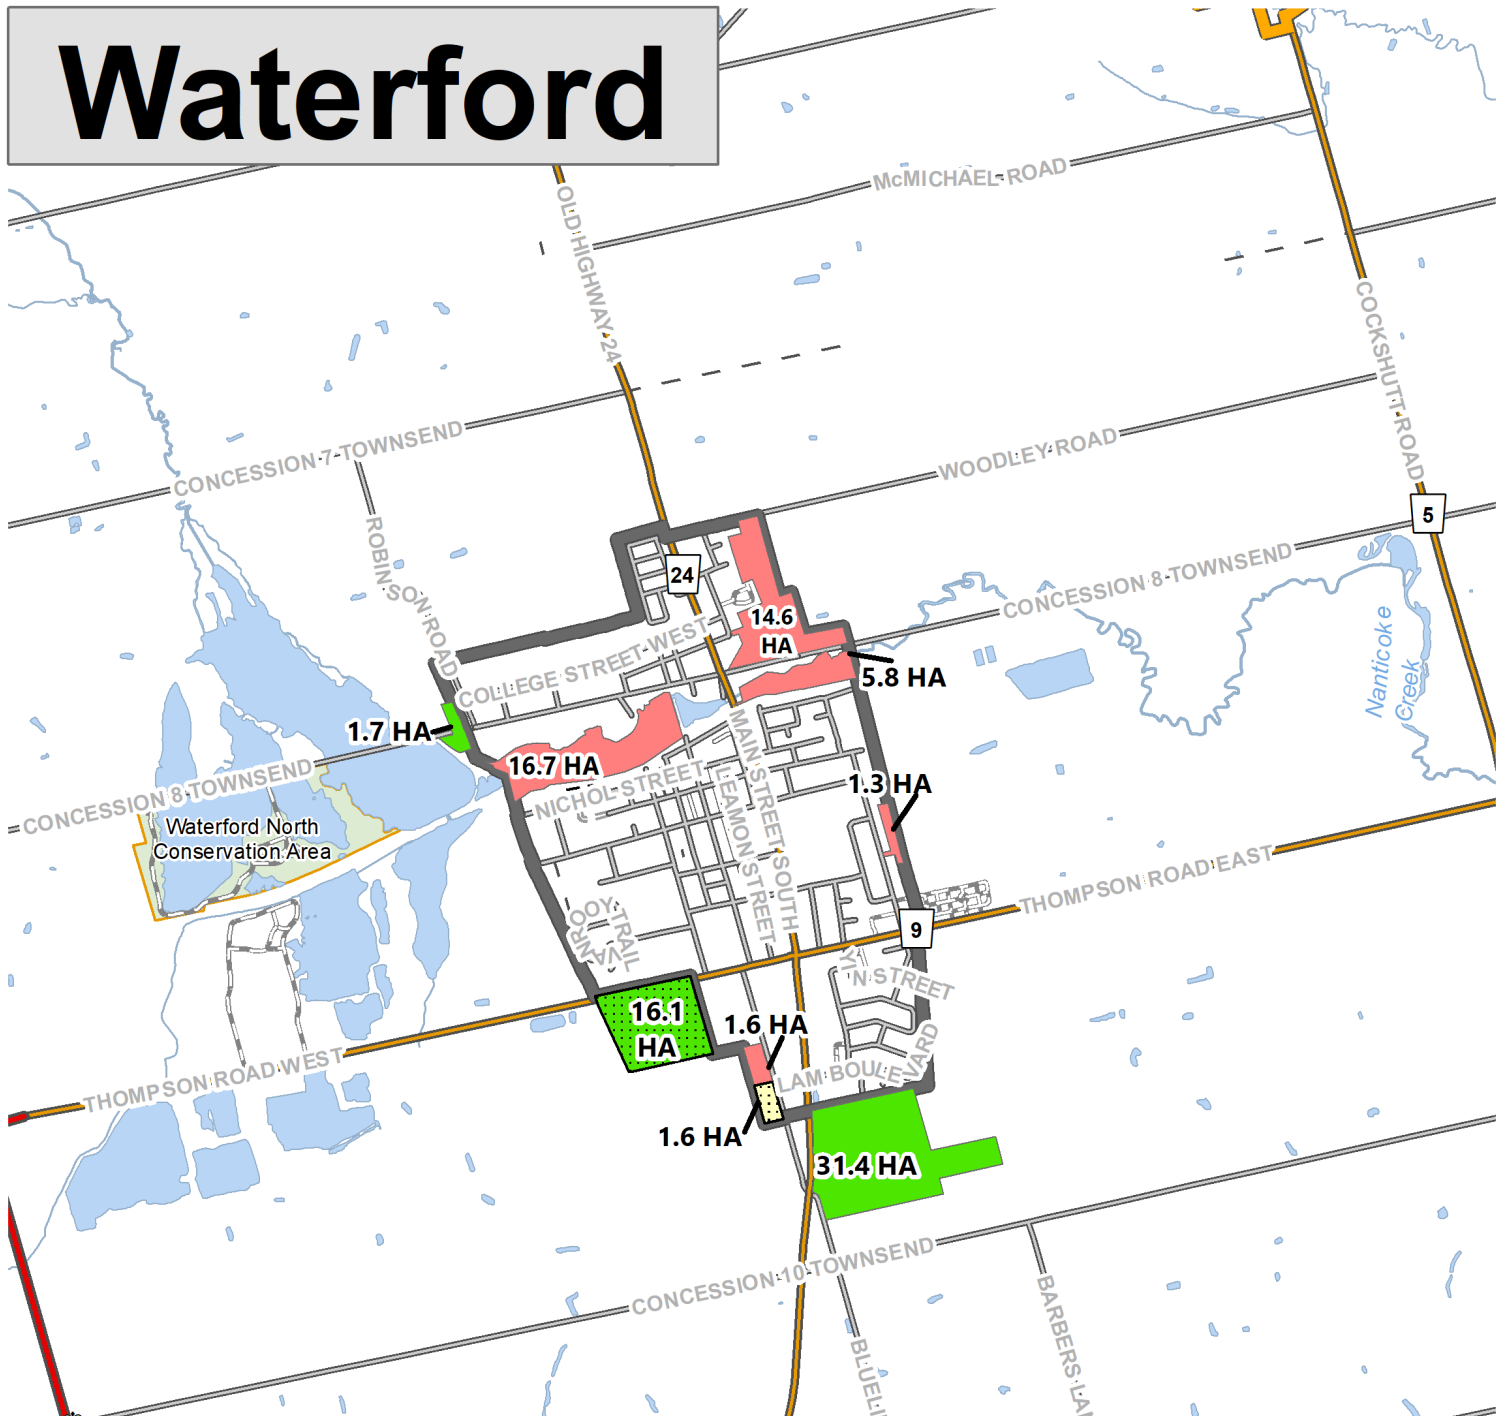

Waterford

Boundary Changes

-  Add
-  No Change
-  Remove

Protected Industrial

-  Add
-  Remove

1,500

Meters

Norfolk