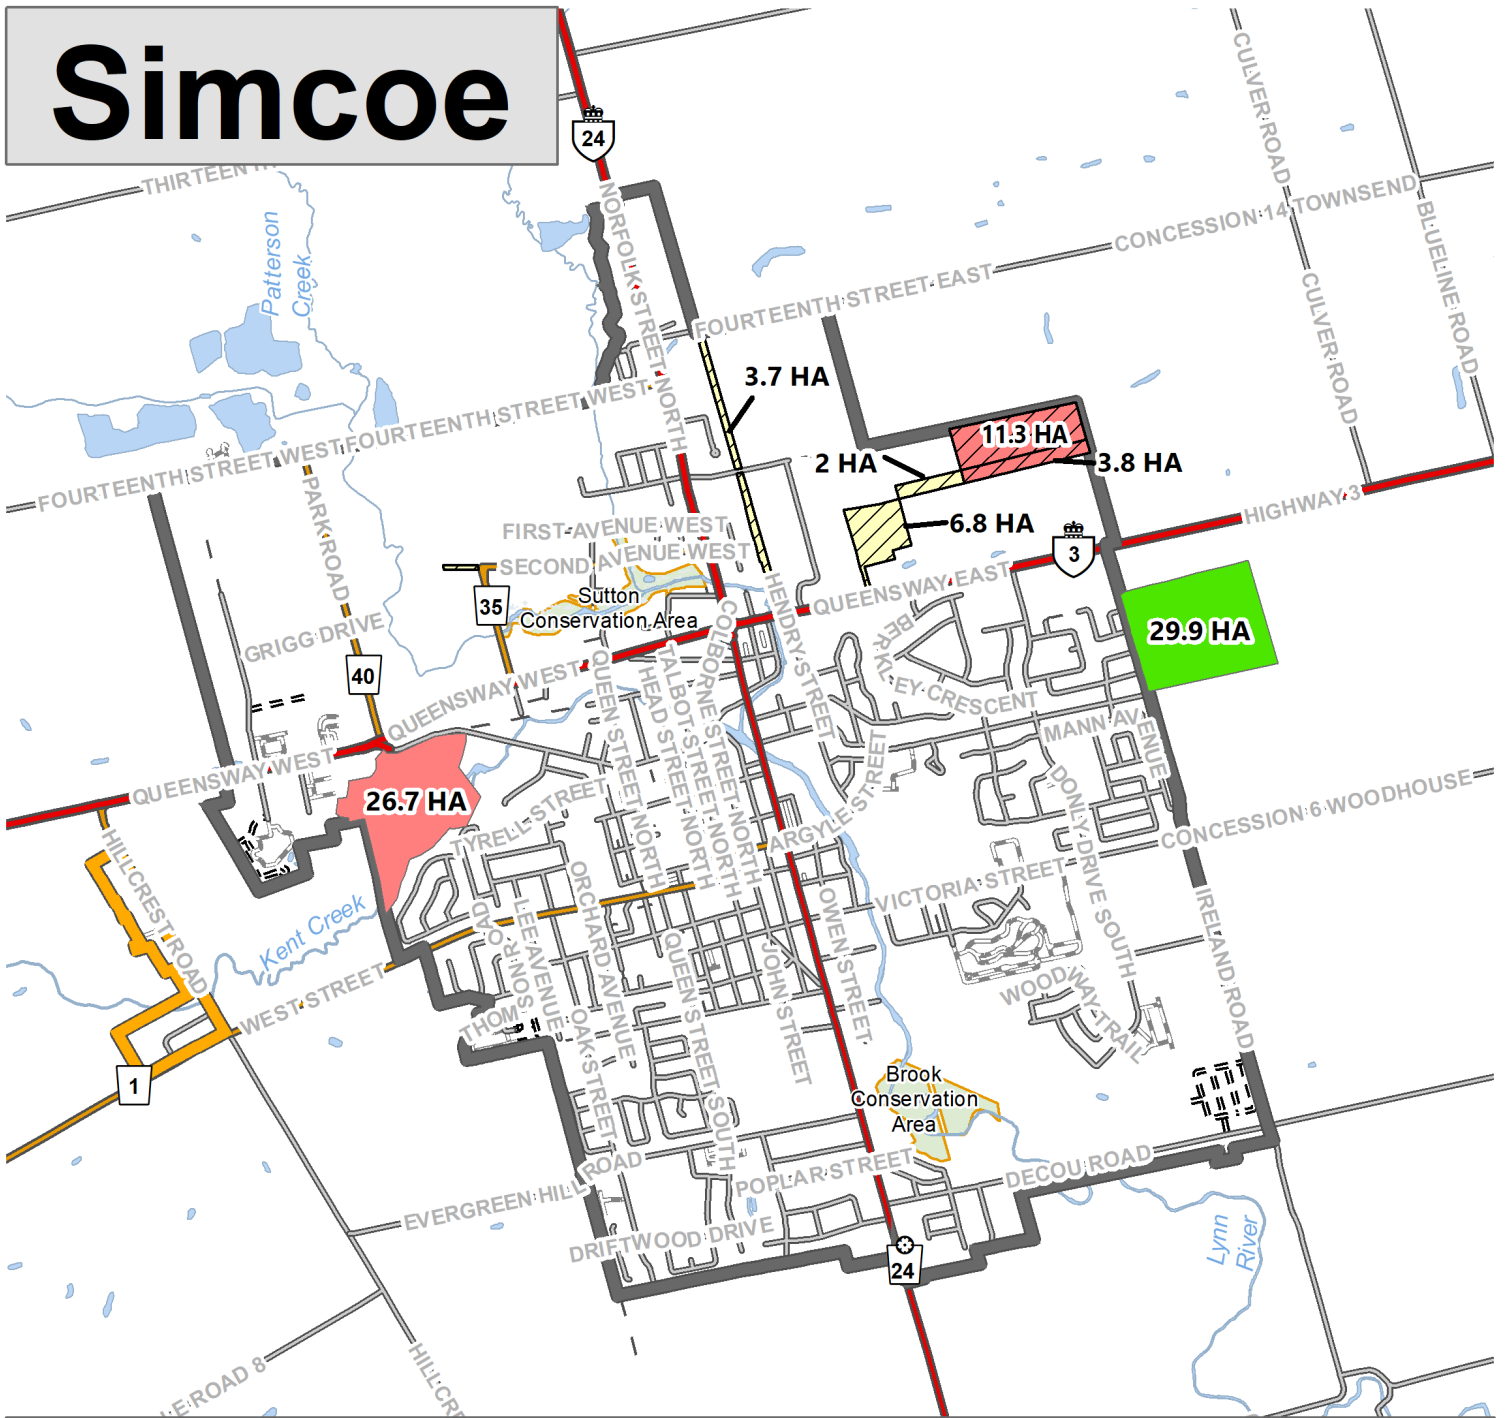

Simcoe

Boundary Changes

-  Add
-  No Change
-  Remove

Protected Industrial

-  Add
-  Remove

N

1,500

Meters

Norfolk