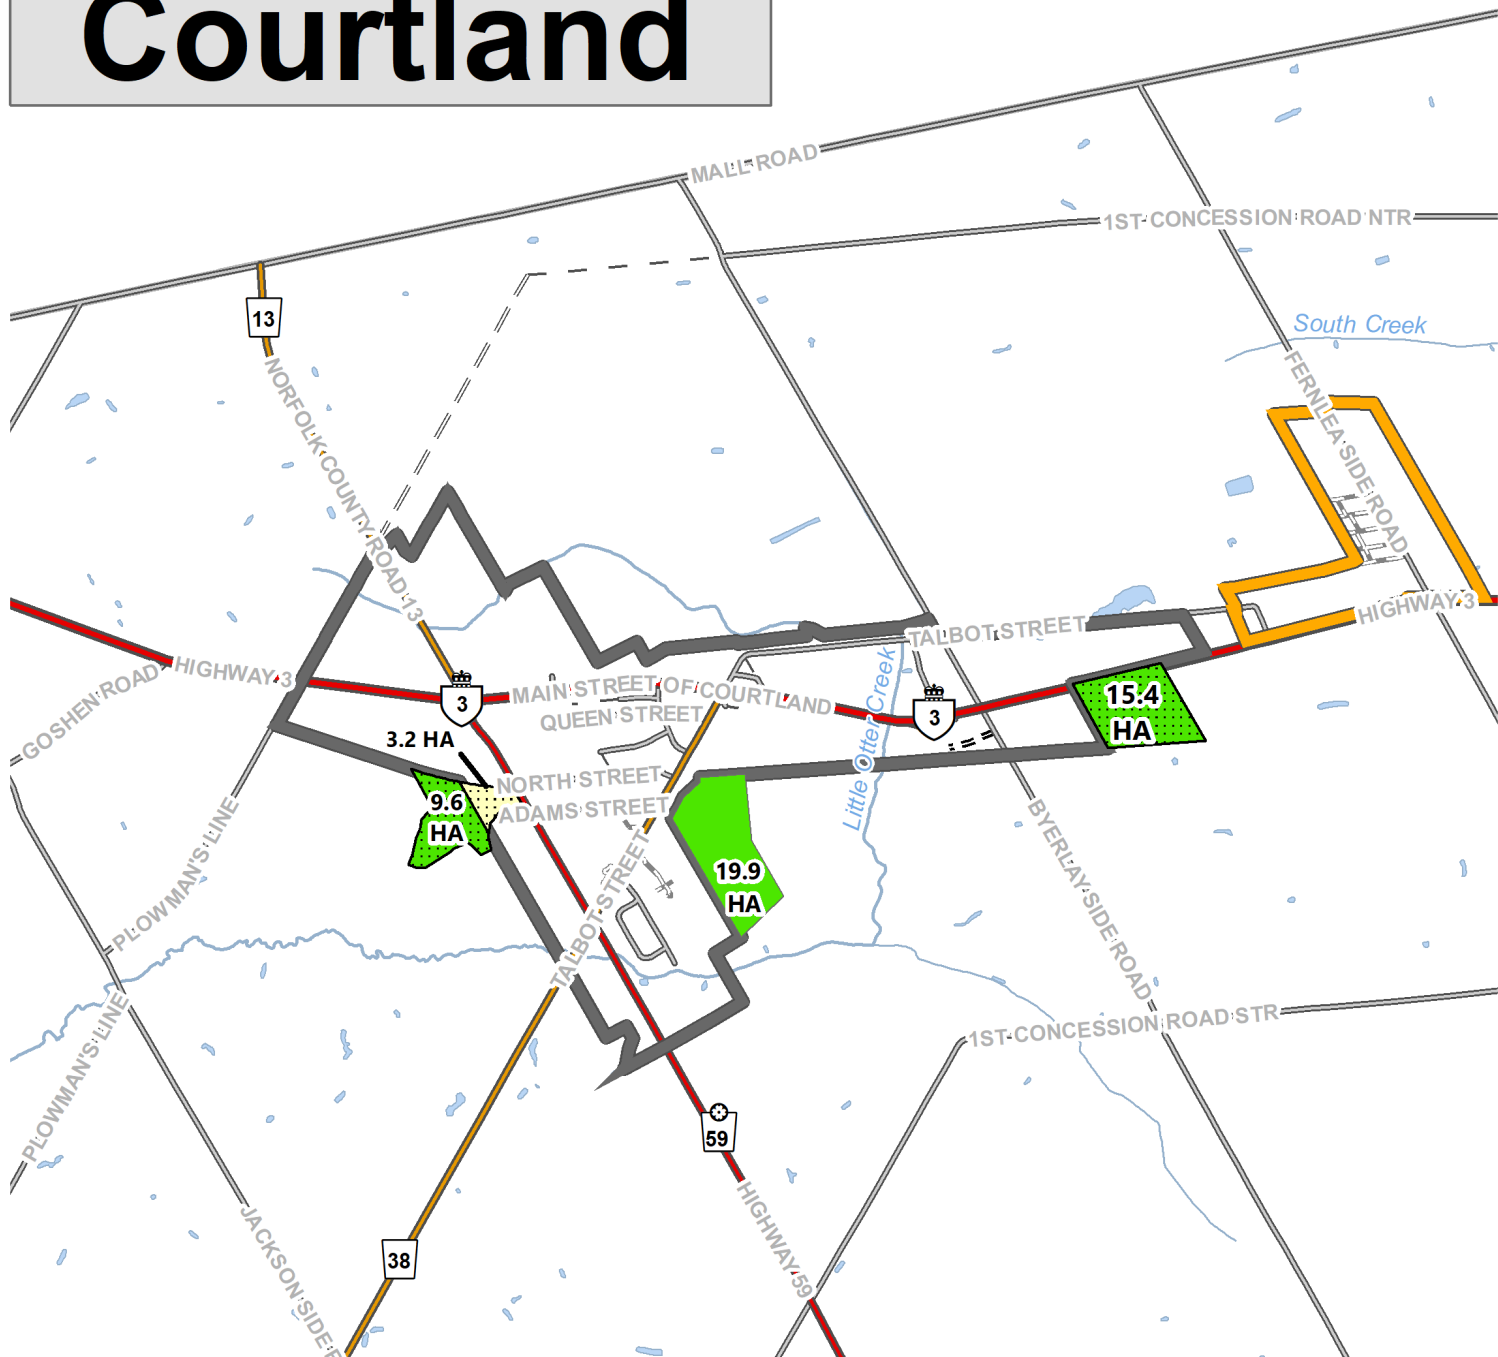

# Courtland

## Boundary Changes

- Add
- No Change
- Remove

## Protected Industrial

- Add
- Remove

1,500

Meters

N

Norfolk