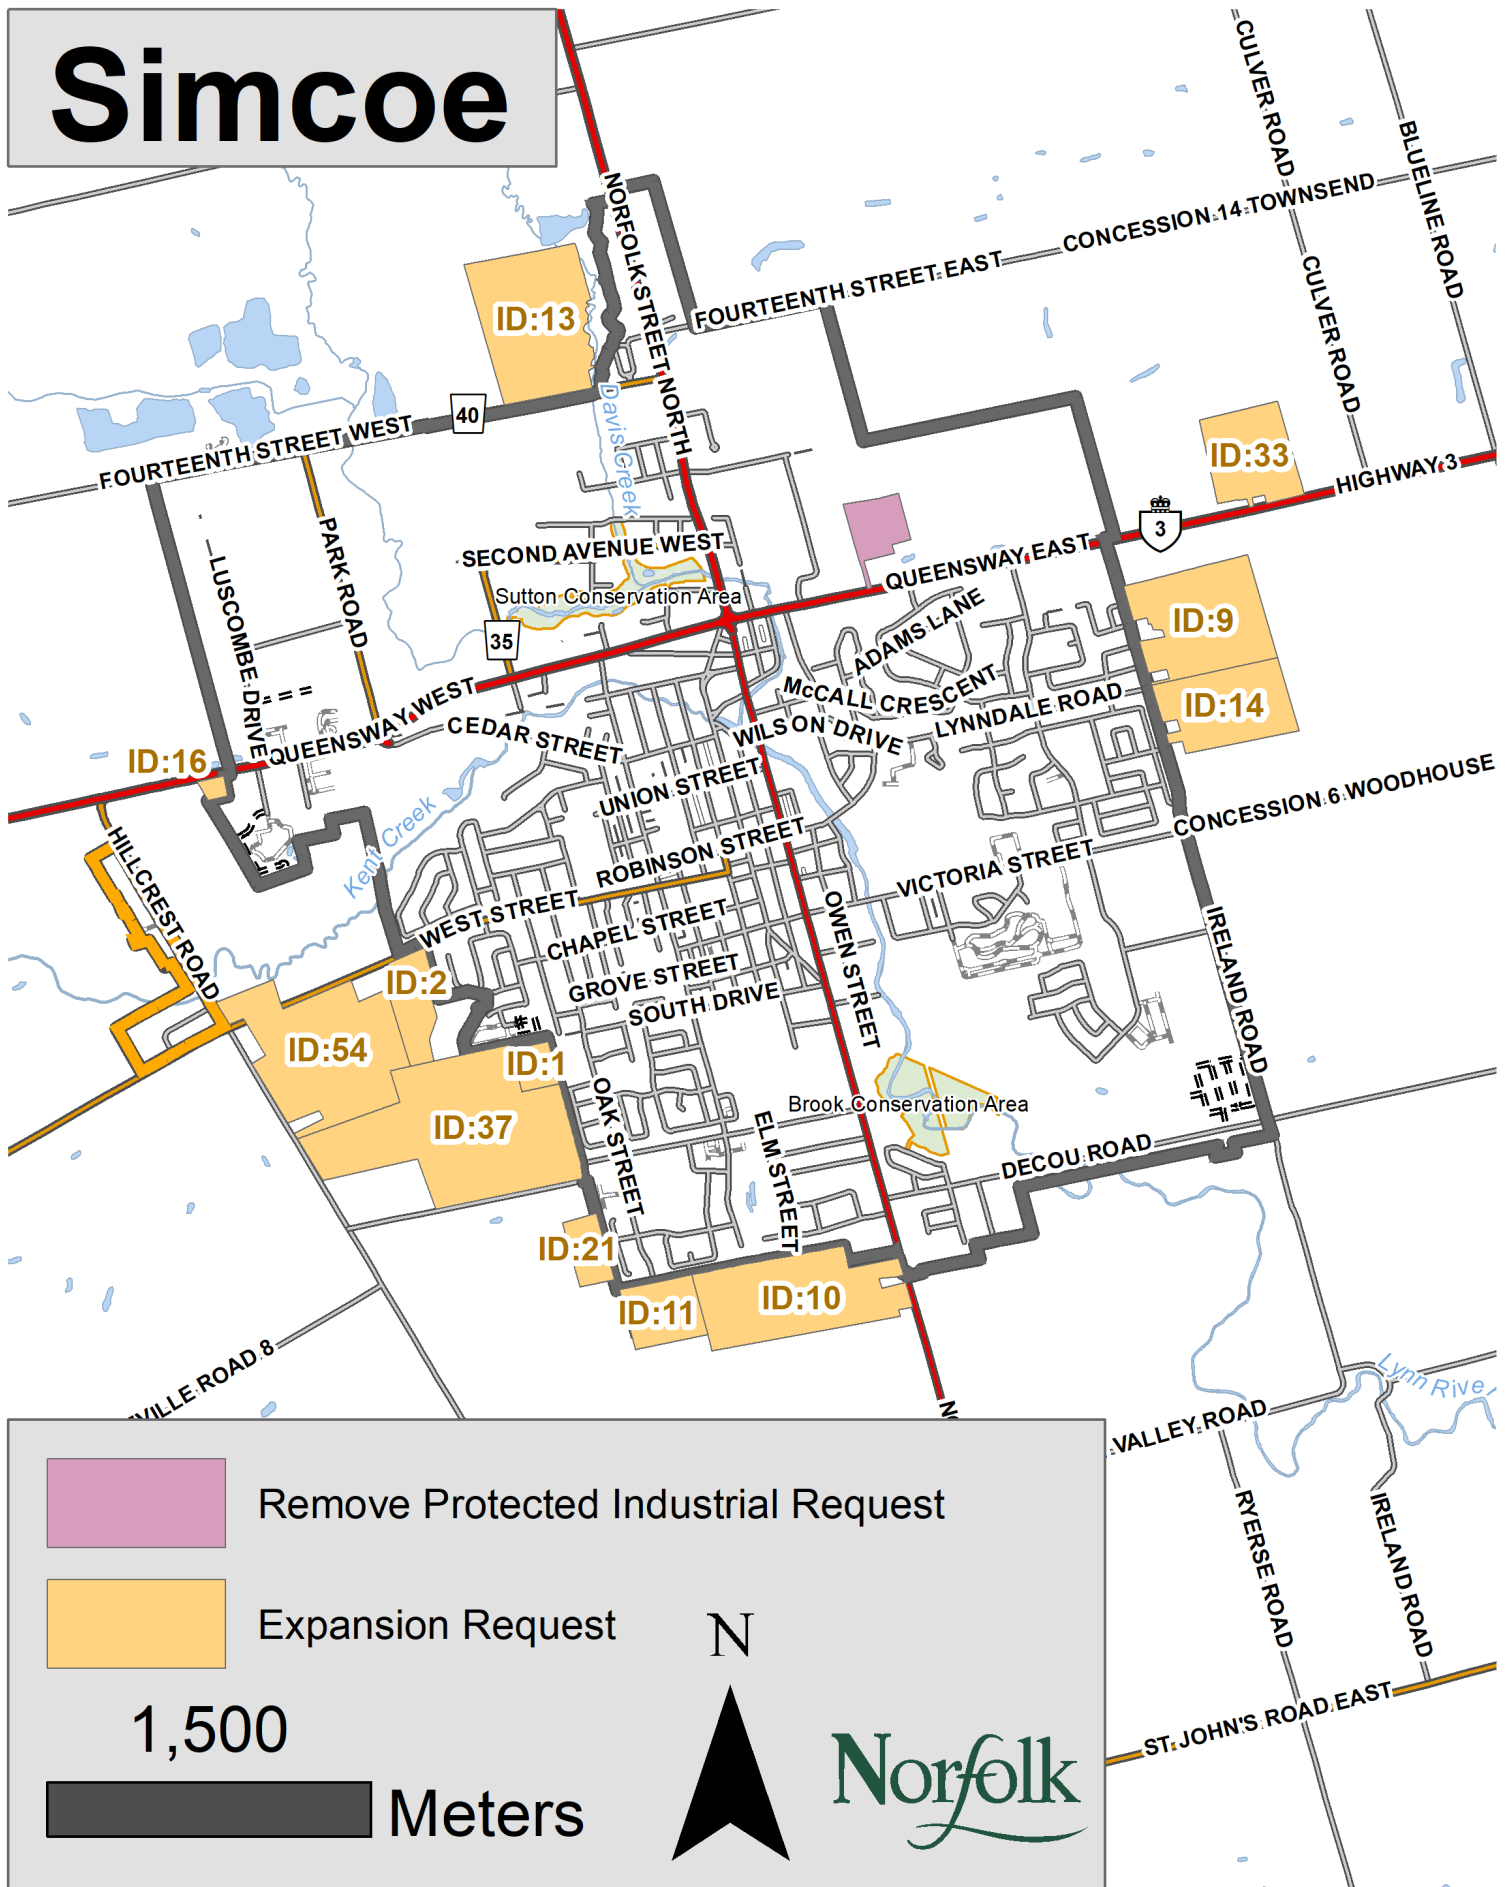

Simcoe

Remove Protected Industrial Request

Expansion Request

1,500

Meters

N

Norfolk