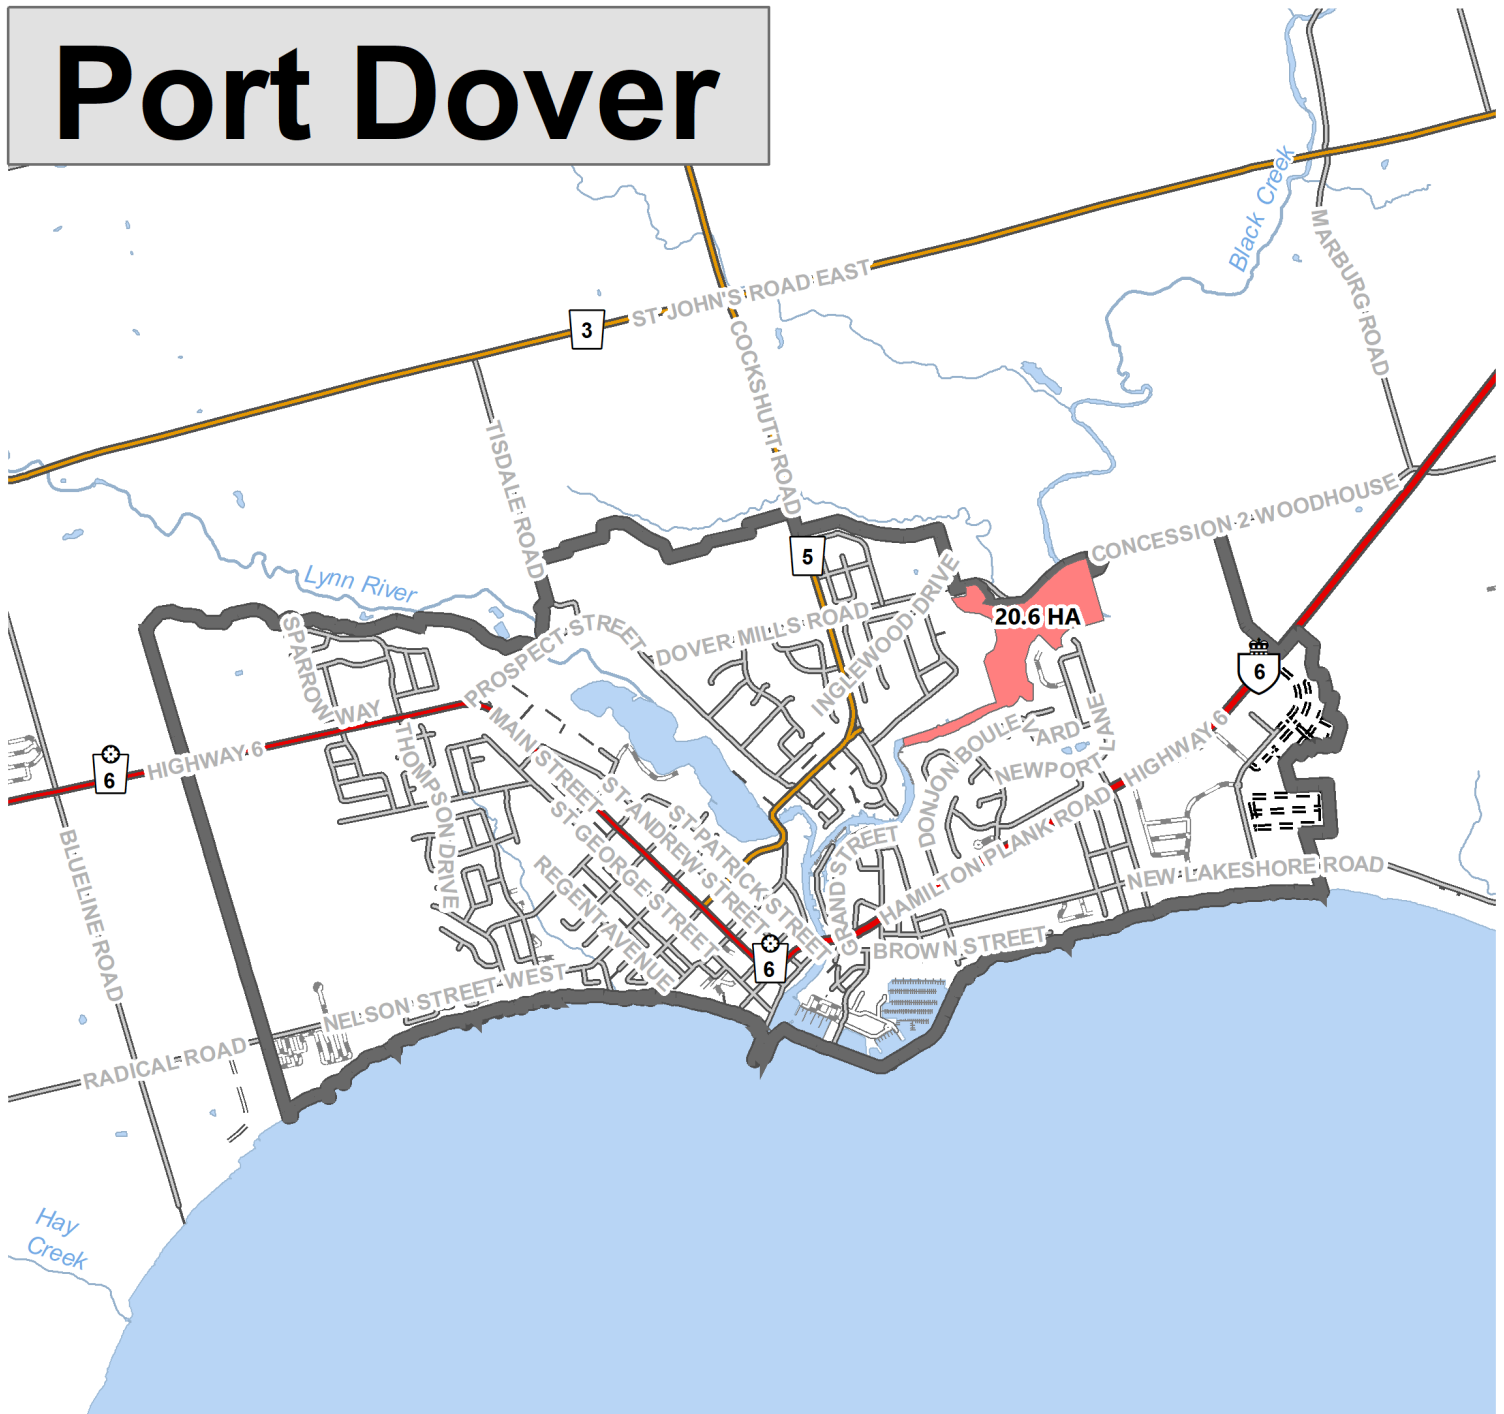

Port Dover

Boundary Changes

- Add
- No Change
- Remove

Protected Industrial

- Add
- Remove

1,500

Meters

Norfolk